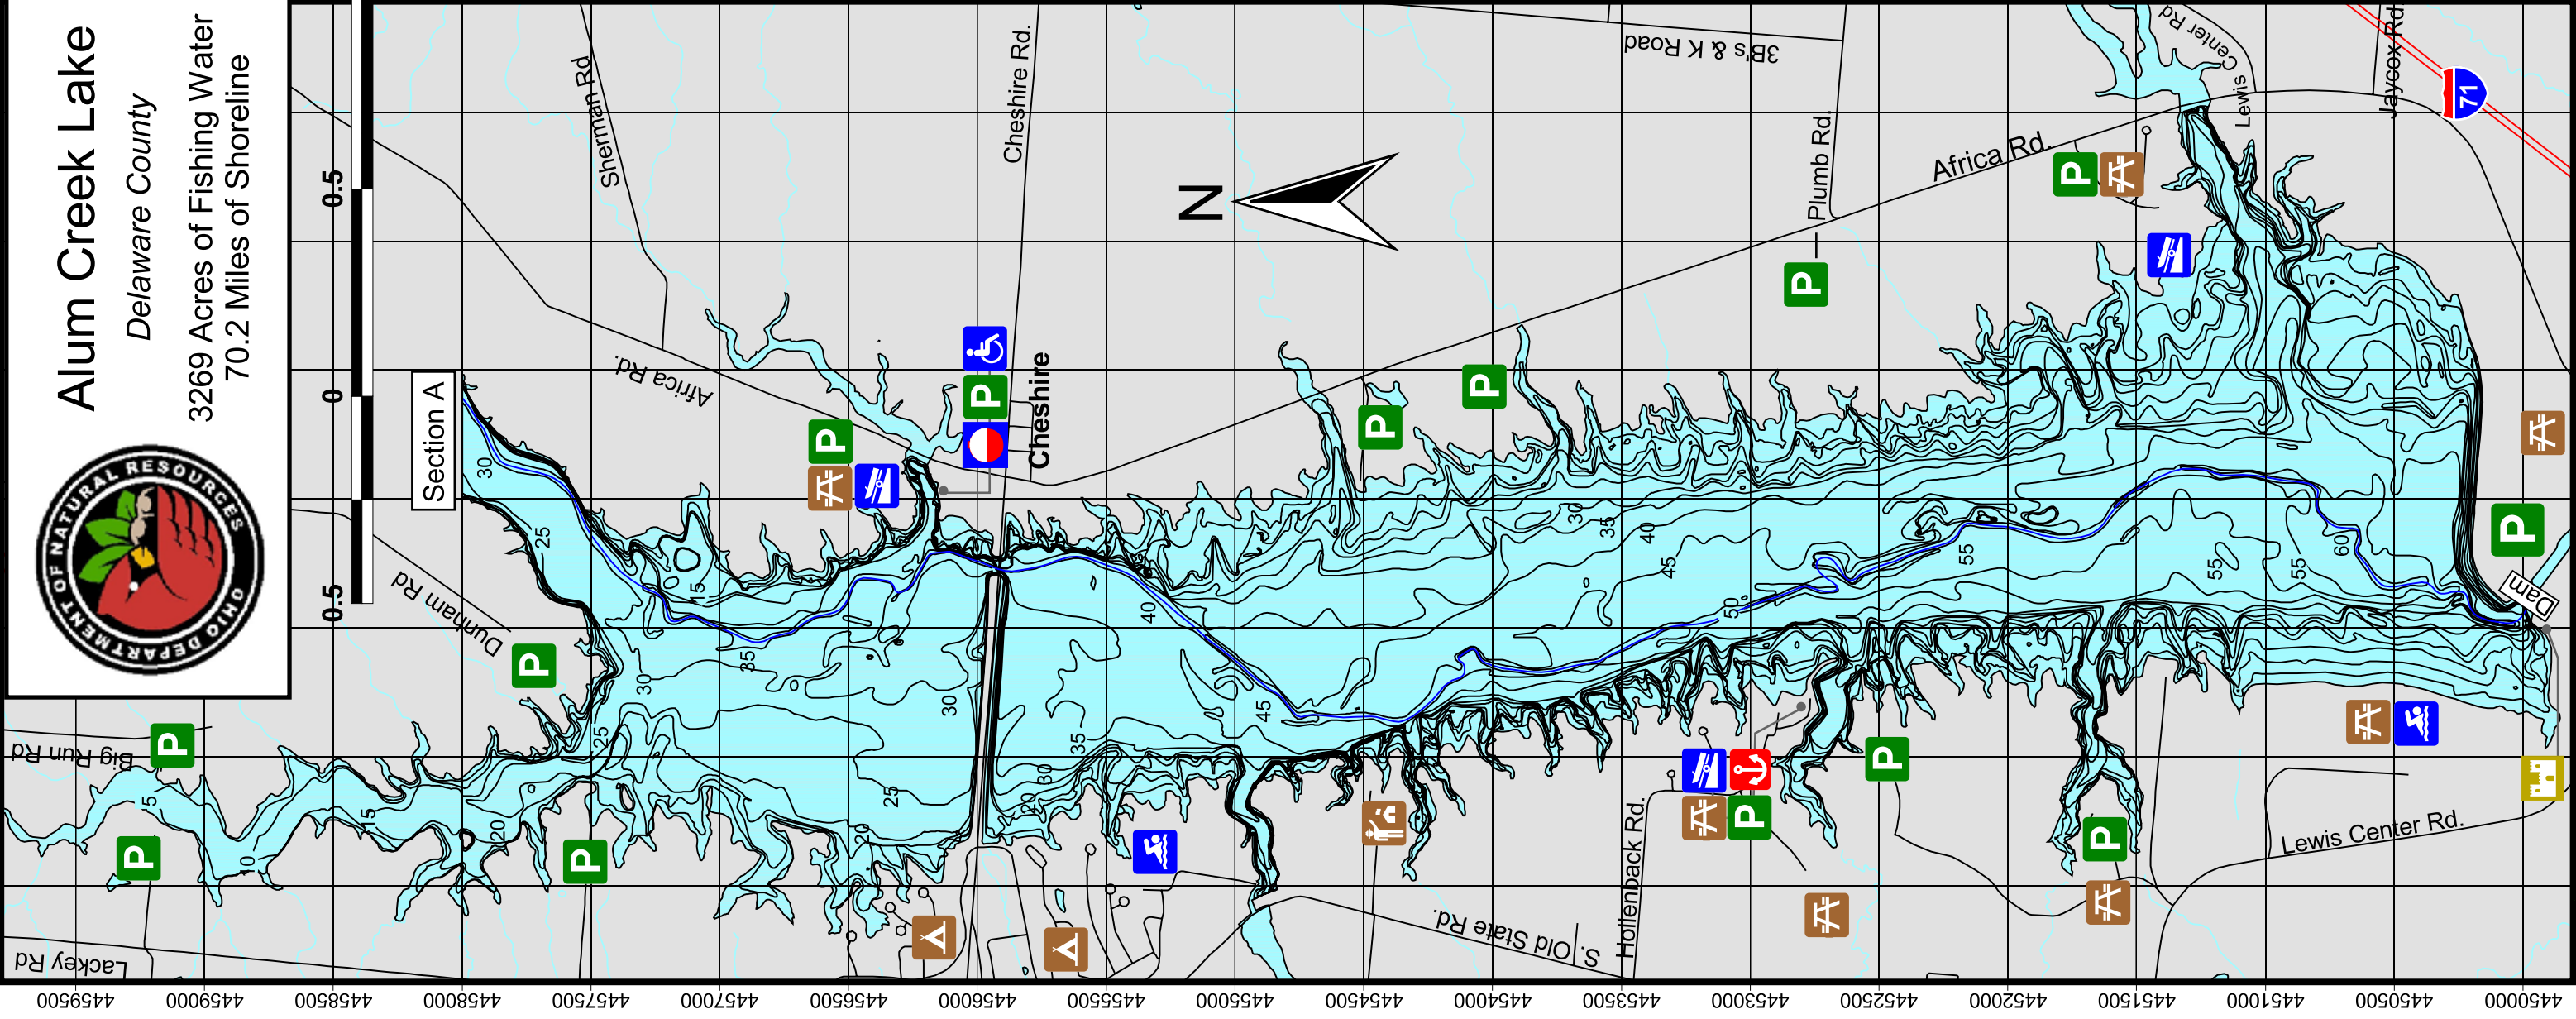

Alum Creek Lake

Delaware County

3269 Acres of Fishing Water
70.2 Miles of Shoreline

Roads

- | | | |
|--|--|--|
| | | |
| | | |
| | | |
| | | |
| | | |
- Legend**
- Old Stream
 - Bed

Contour intervals are in 5 ft increments.
Reservoir last surveyed: 2001

Contours and depths shown on this map may change with fluctuating lake levels and alteration of the lake bottom.

This map is not suitable for navigation.

Depths based on normal summer pool elevation of 888 ft above msl.

© This map may not be reproduced for sale.

Your purchase of fishing equipment and motor boat fuels supports sport fish restoration and boating access facilities.

Alum Creek Lake Fishing Map