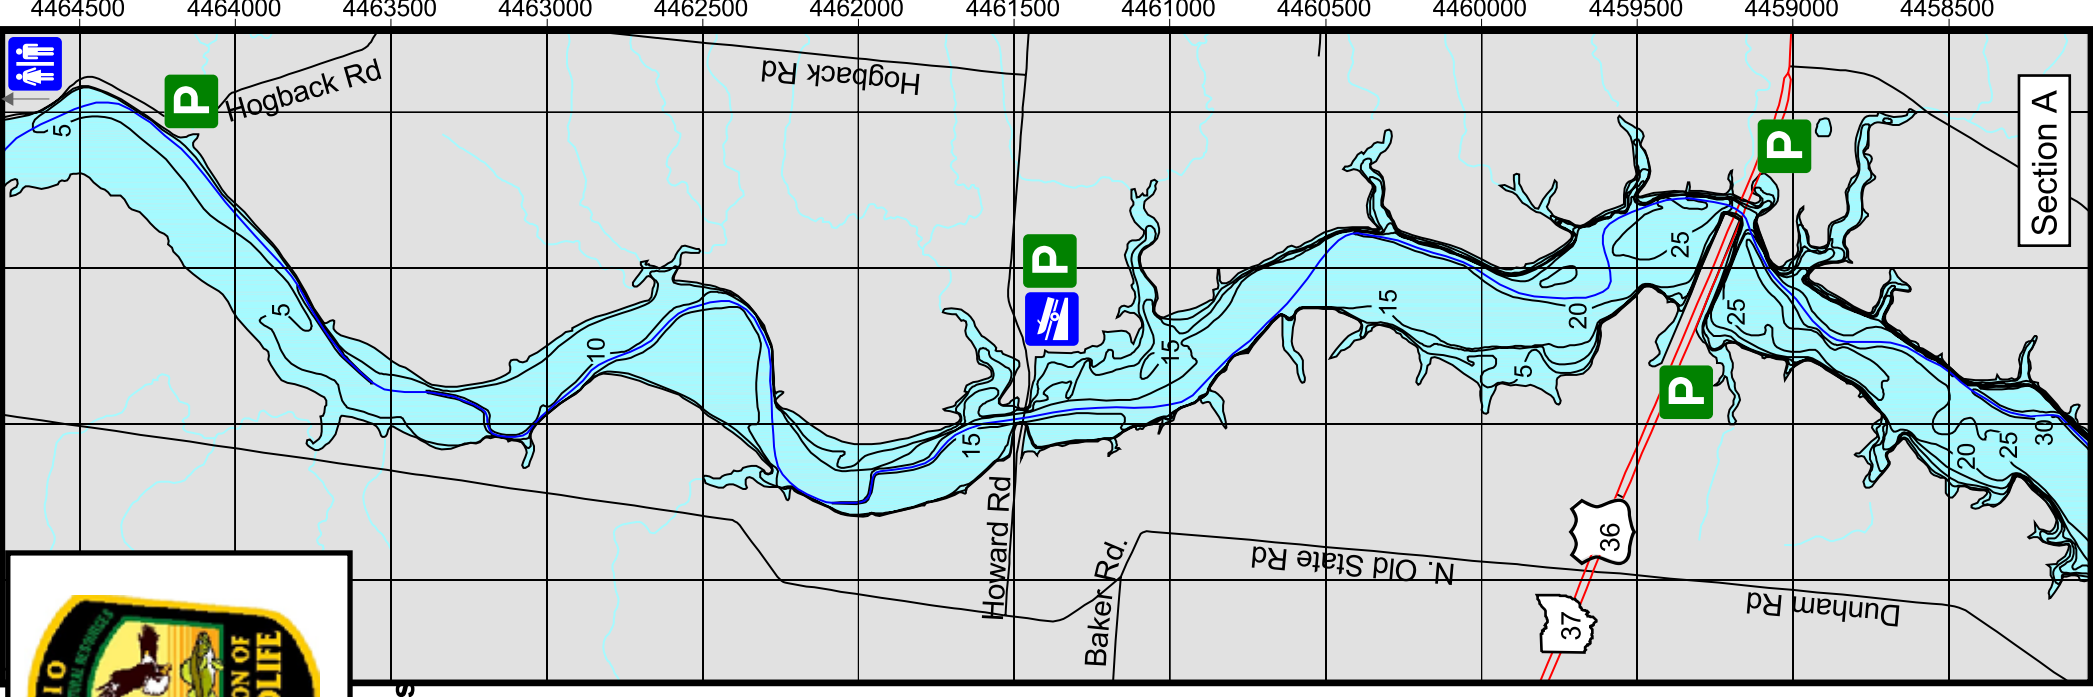

Alum Creek Lake

Delaware County

3269 Acres of Fishing Water
70.2 Miles of Shoreline

Roads

- | | | |
|--|--|--|
| | | |
| | | |
| | | |
| | | |
| | | |
- Legend**
- Old Stream
 - Bed

Contour intervals are in 5 ft increments.
Reservoir last surveyed: 2001

Contours and depths shown on this map may change with fluctuating lake levels and alteration of the lake bottom.

This map is not suitable for navigation.

Depths based on normal summer pool elevation of 888 ft above msl.

© This map may not be reproduced for sale.

Your purchase of fishing equipment and motor boat fuels supports sport fish restoration and boating access facilities.

Alum Creek Lake Fishing Map