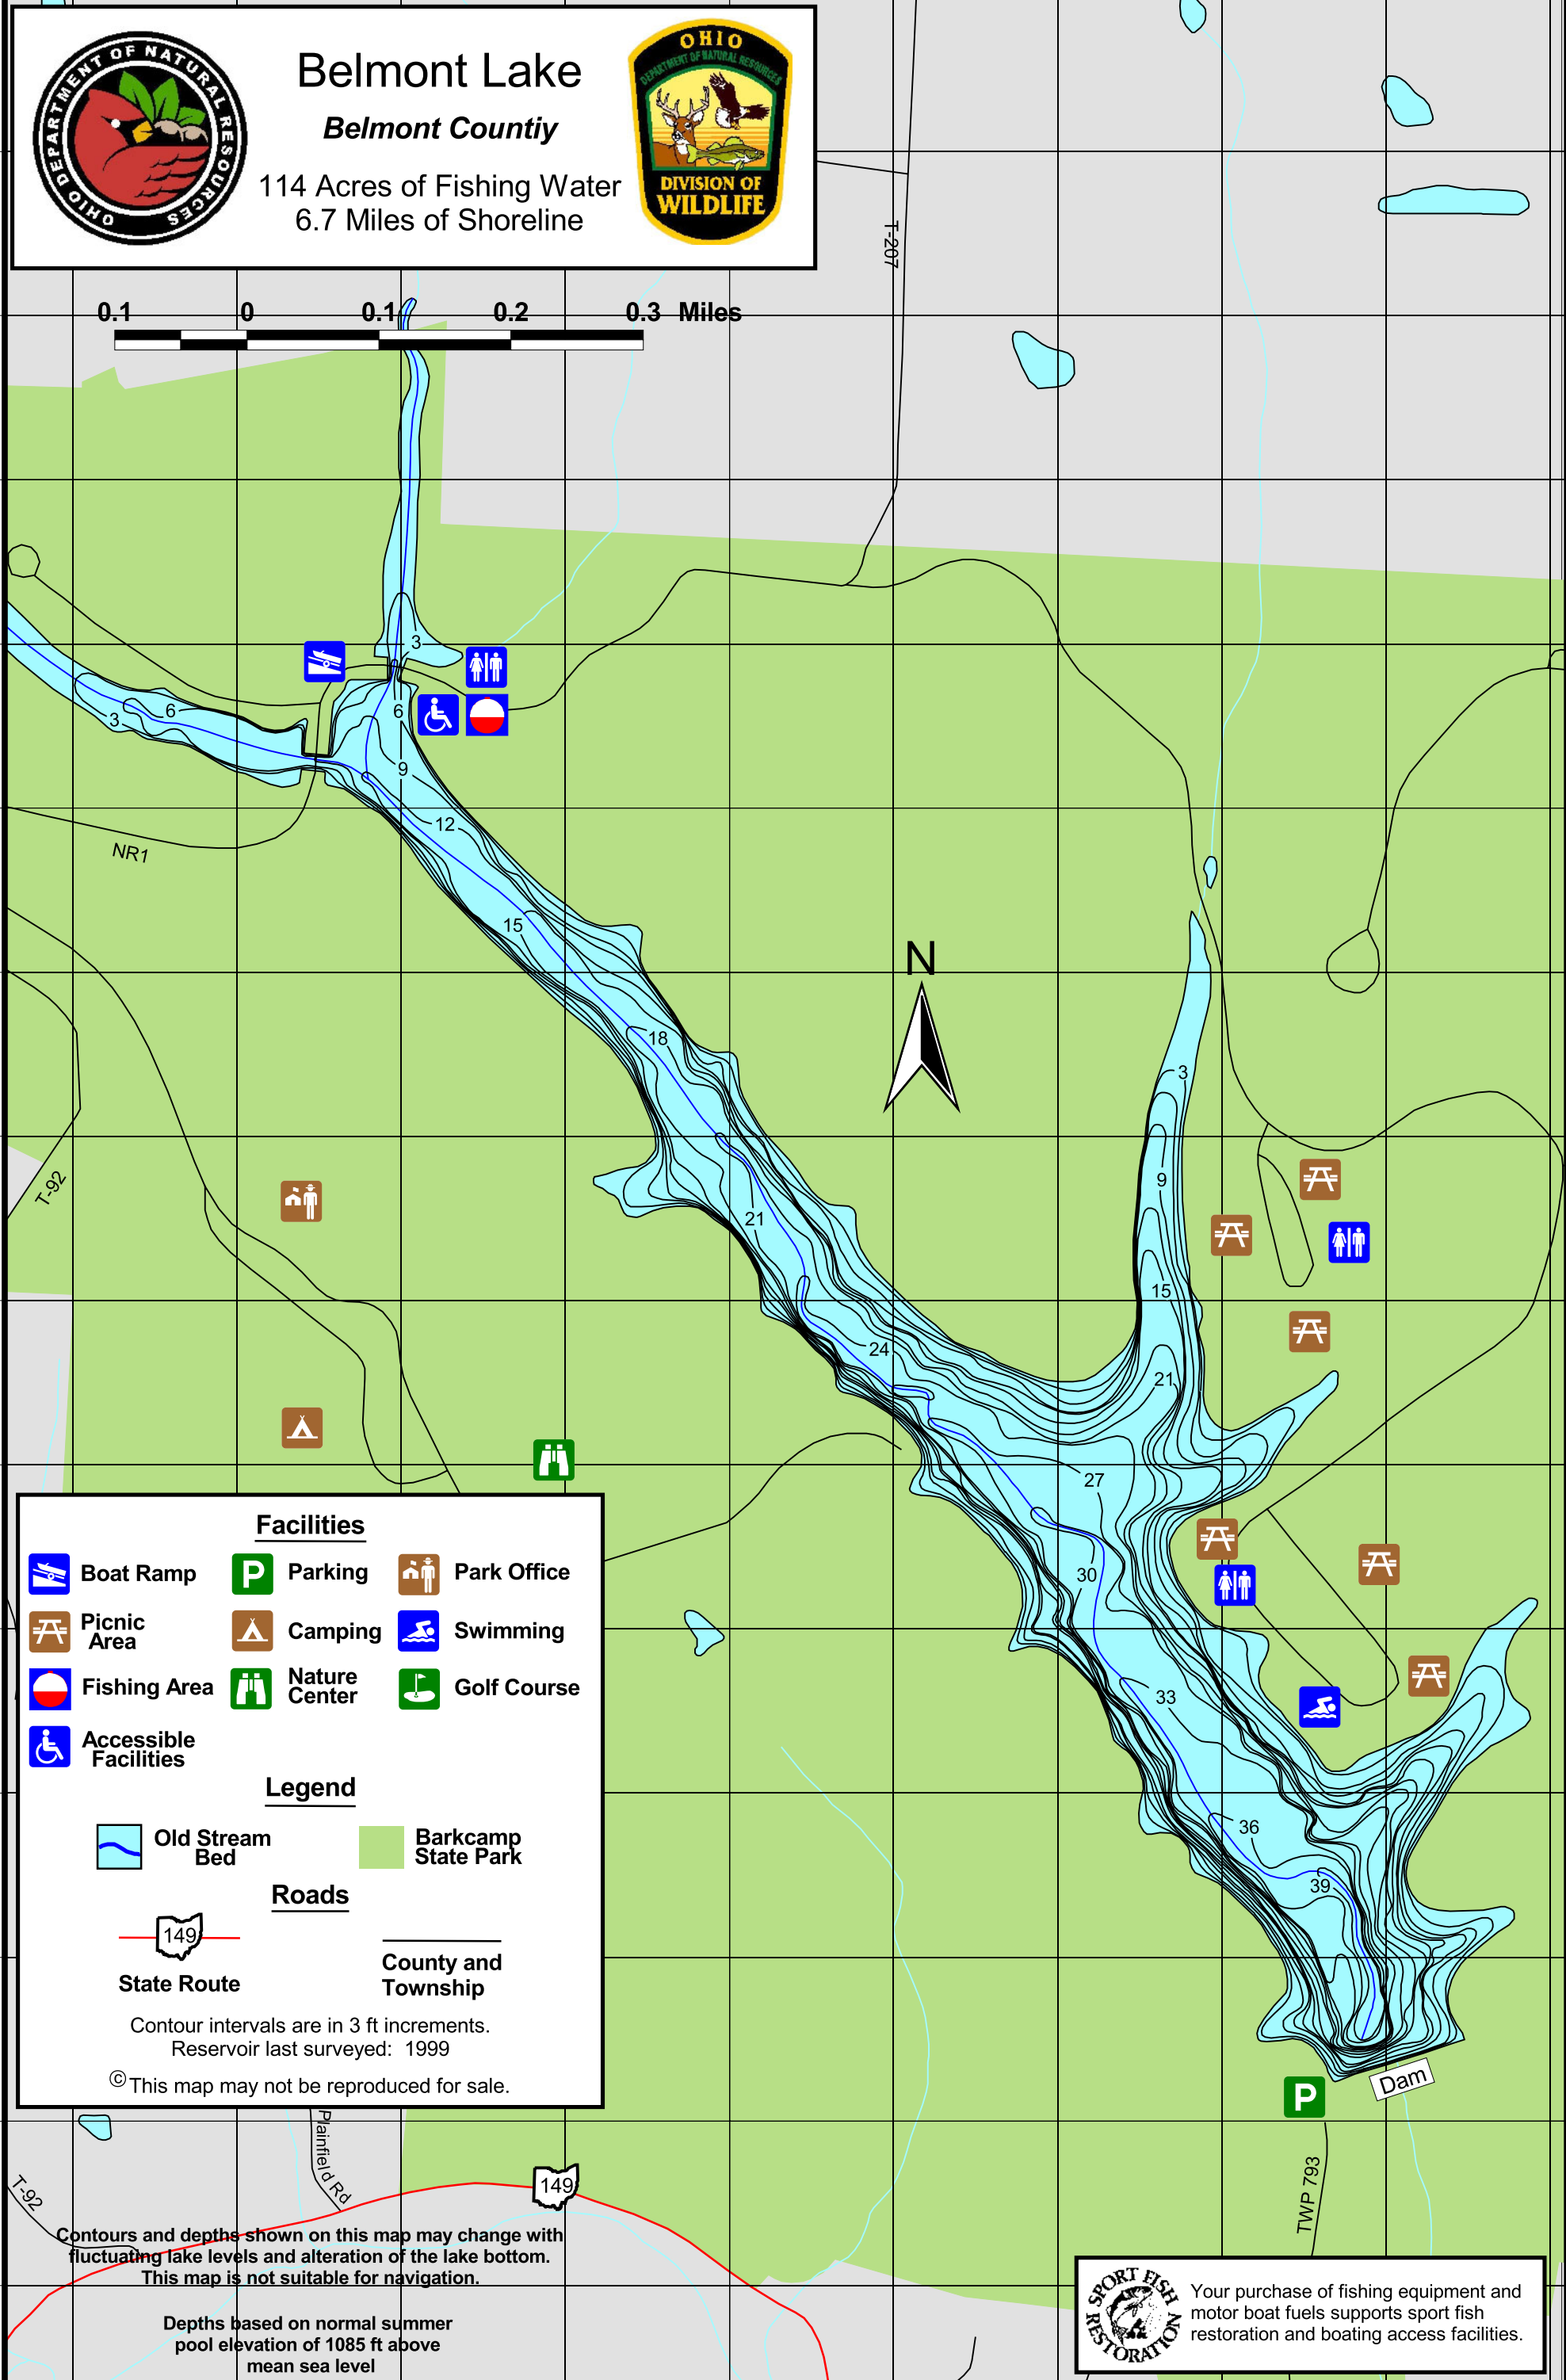

Belmont Lake

Belmont County

114 Acres of Fishing Water
6.7 Miles of Shoreline

0.1 0 0.1 0.2 0.3 Miles

Facilities

- Boat Ramp
- Picnic Area
- Fishing Area
- Accessible Facilities
- Parking
- Camping
- Nature Center
- Park Office
- Swimming
- Golf Course

Legend

- Old Stream Bed
- Barkcamp State Park

Roads

- State Route
- County and Township

Contour intervals are in 3 ft increments.
Reservoir last surveyed: 1999

© This map may not be reproduced for sale.

Contours and depths shown on this map may change with fluctuating lake levels and alteration of the lake bottom. This map is not suitable for navigation.

Belmont Lake Fishing Map