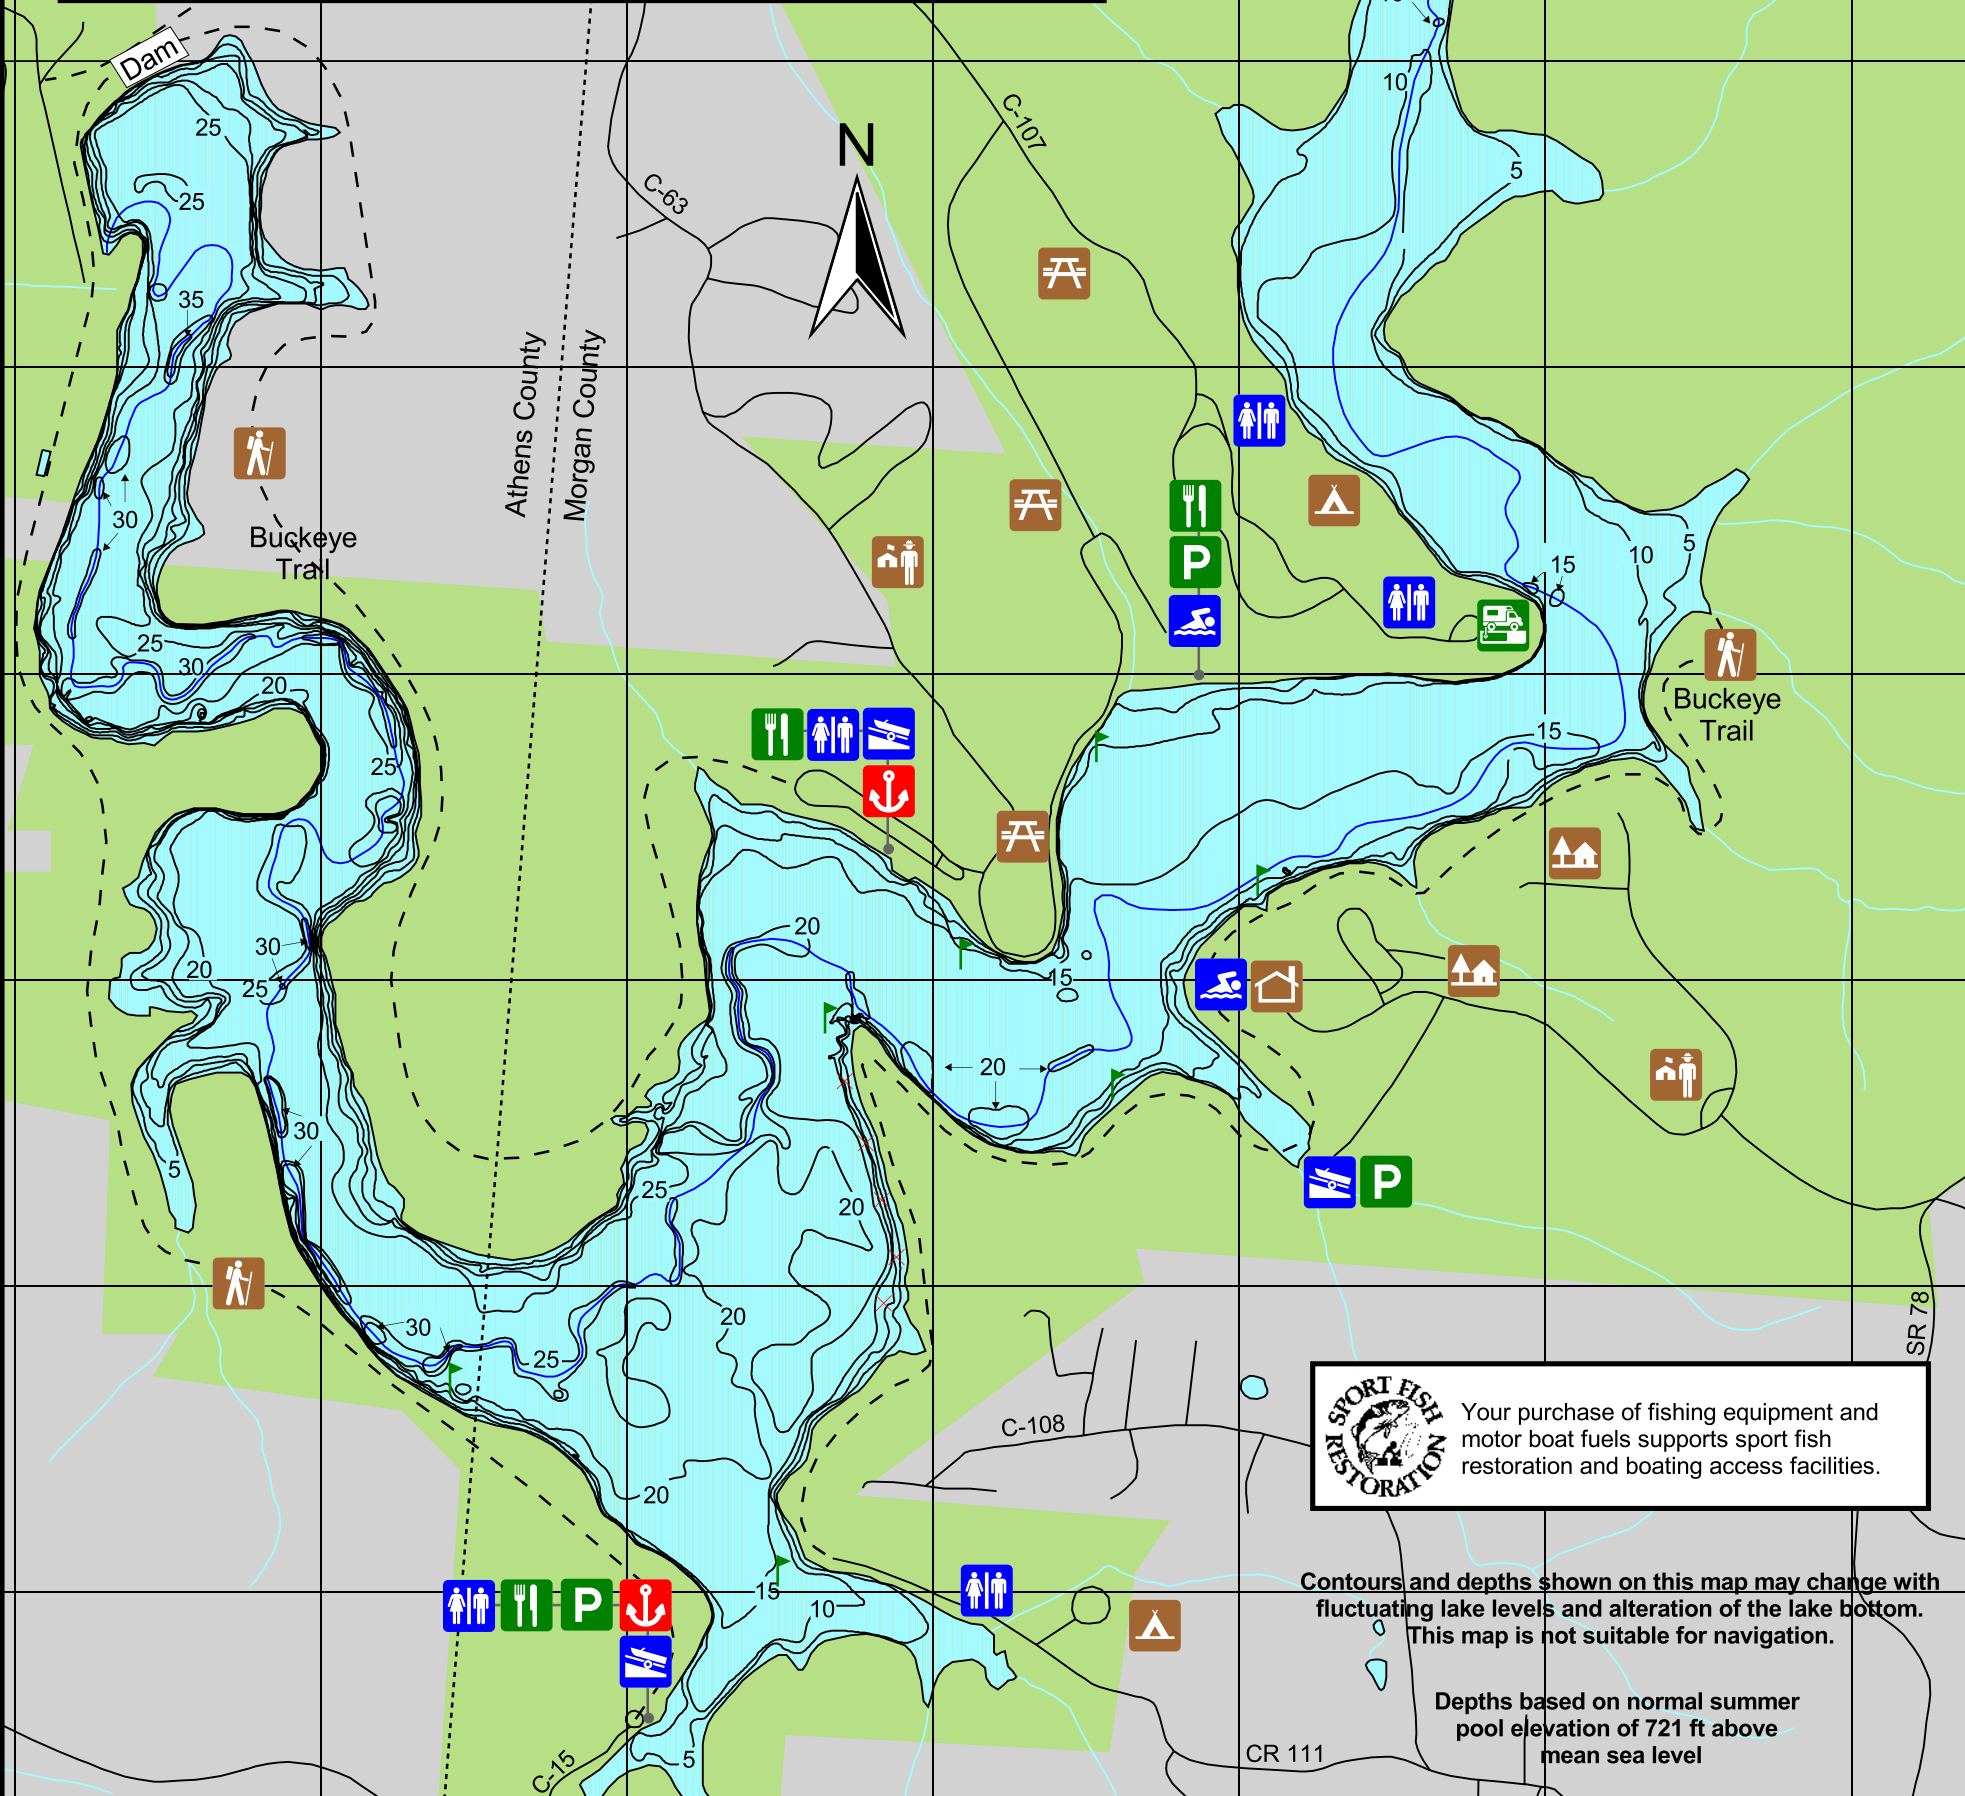

409000 409500 410000 410500 411000 411500 412000

4379500
4379000
4378500
4378000
4377500
4377000
4376500
4376000
4375500
4375000

Burr Oak Lake

Athens and Morgan Counties

632 Acres of Fishing Water
16.7 Miles of Shoreline

0.25 0 0.25 0.5 Miles

Facilities

Boat Ramp	Parking	Park Office	Picnic Area
Campground	Restrooms	Hiking	Swimming
Cabins	Group Camping	Marina	Concession
Lodge	Dumping Station		

Legend

Old Stream Bed	Marshland	Roads	Fish Attractors
Burr Oak State Park		County and Township	Christmas Tree
			Stakes

Contour intervals are in 5 ft increments.
Reservoir last surveyed: 1999

© This map may not be reproduced for sale.

SPORT FISH RESTORATION
Your purchase of fishing equipment and motor boat fuels supports sport fish restoration and boating access facilities.

Contours and depths shown on this map may change with fluctuating lake levels and alteration of the lake bottom. This map is not suitable for navigation.

Depths based on normal summer pool elevation of 721 ft above mean sea level

Burr Oak Lake Fishing Map