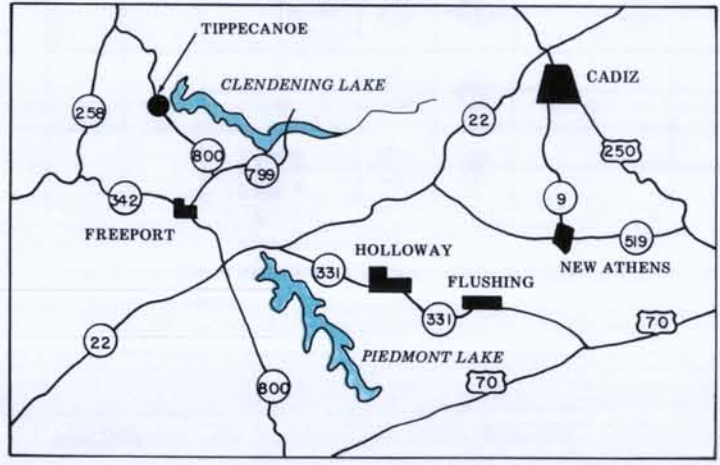

11 Miles  
To UHRICHVILLE

3 Miles  
To S.R. 799

5 Miles  
To S.R. 800

VICINITY MAP

- Marina
- Parking
- Latrine
- Boat Launching
- Restaurant
- Fuel
- Drinking Water
- Bait and Tackle
- Licenses
- Boat Rental
- Boat Dock
- Cottages
- Motel