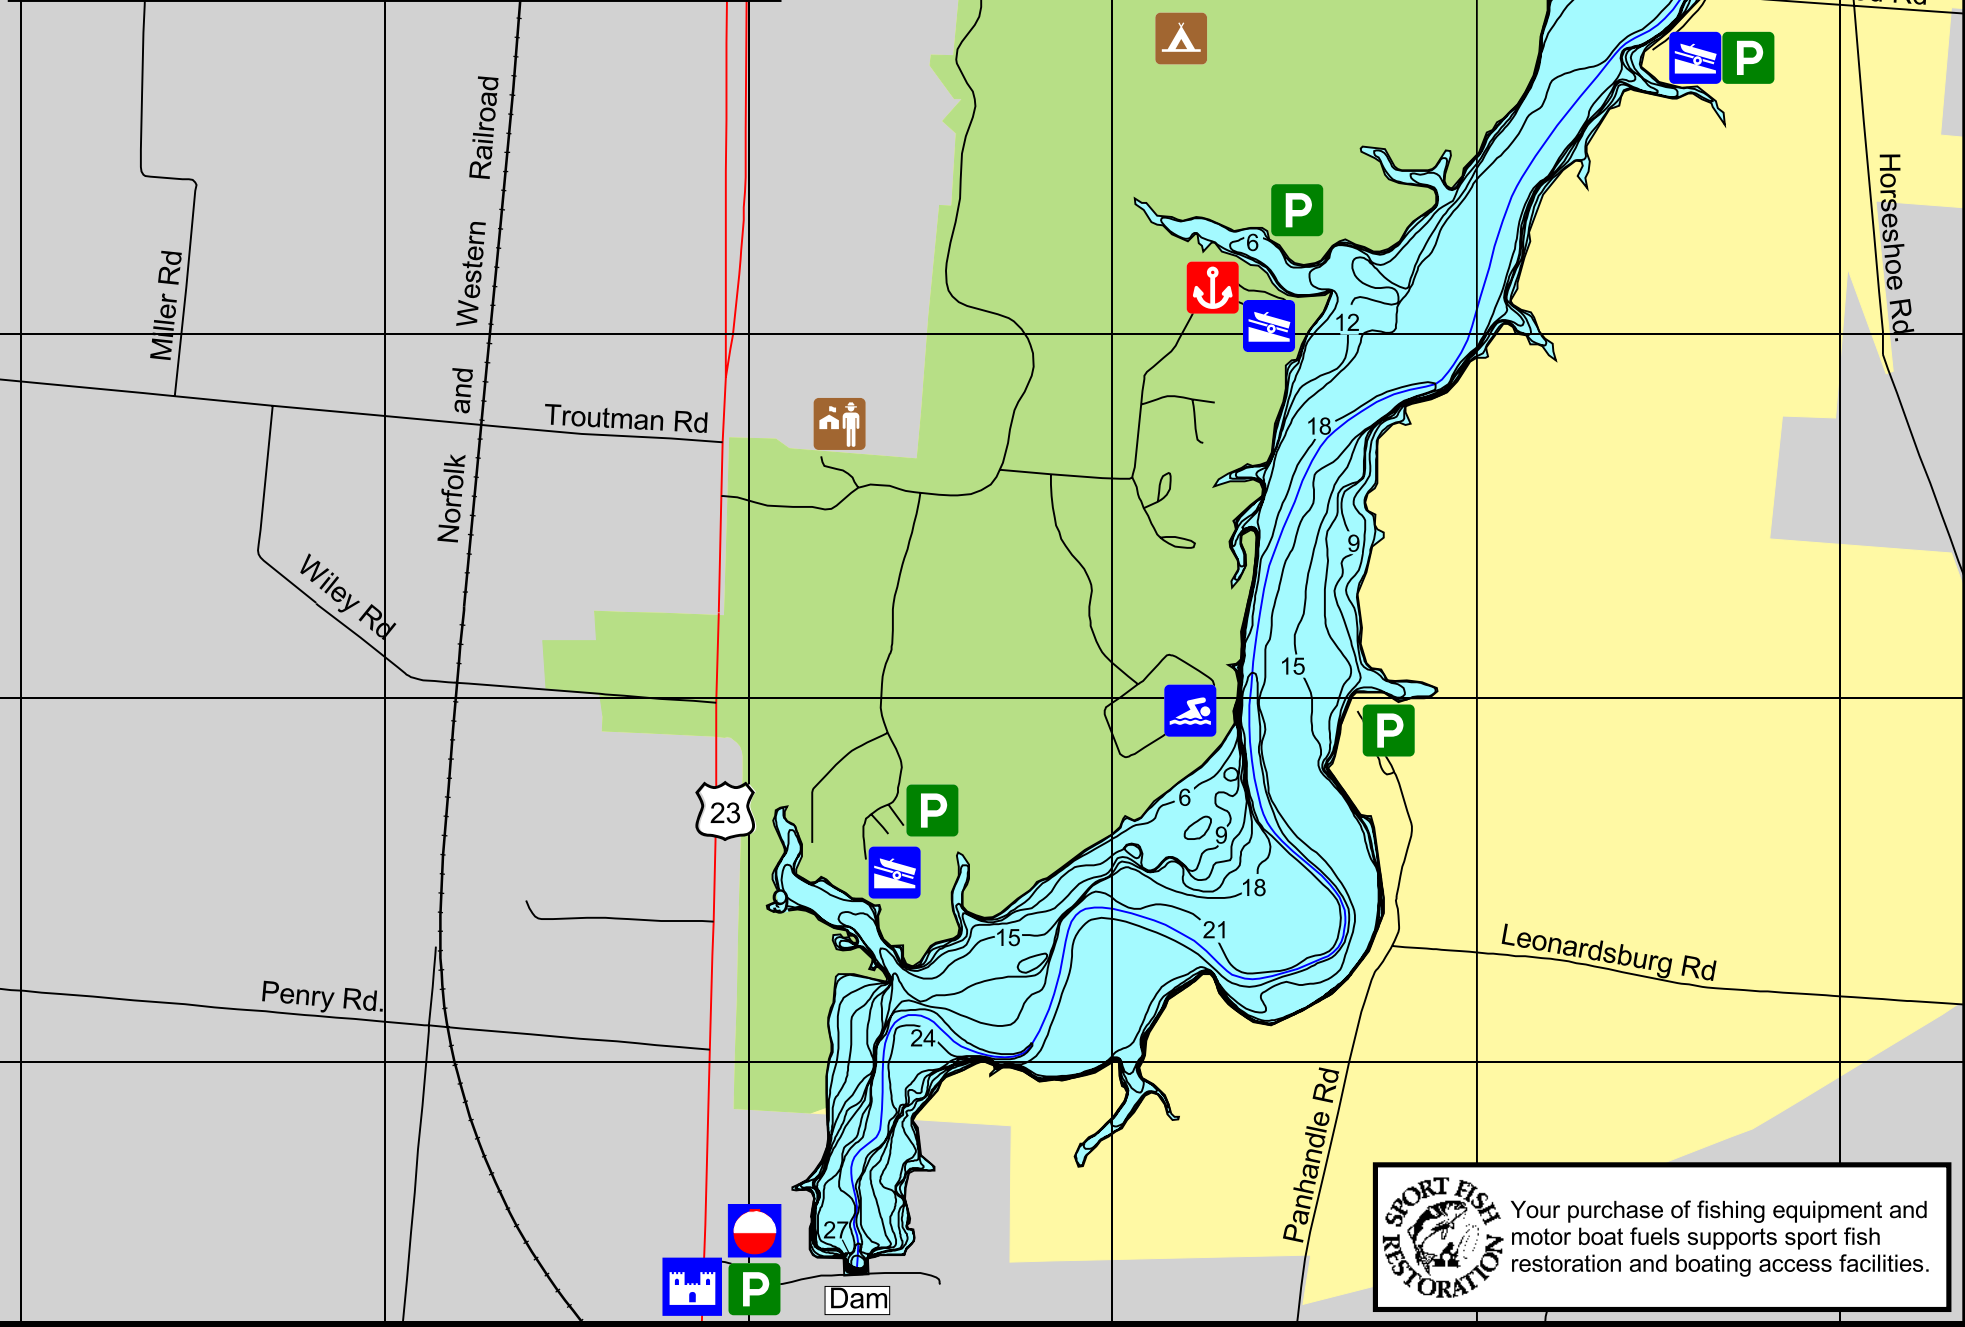

Boat Ramp	Parking	State Park Office
Picnic Area	Campground	USACE Office
Marina	Swimming	Fishing Access

Legend

Old Stream Bed	Delaware State Park	Delaware Wildlife Area
----------------	---------------------	------------------------

Roads

State Route	U.S. Route	County and Township
-------------	------------	---------------------

Contour intervals are in 3 ft increments.
Reservoir last surveyed: 1999

Contours and depths shown on this map may change with fluctuating lake levels and alteration of the lake bottom.

This map is not suitable for navigation.

Depths based on normal summer pool elevation of 915 ft above mean sea level

SPORT FISH RESTORATION
Your purchase of fishing equipment and motor boat fuels supports sport fish restoration and boating access facilities.

Delaware Lake Fishing Map