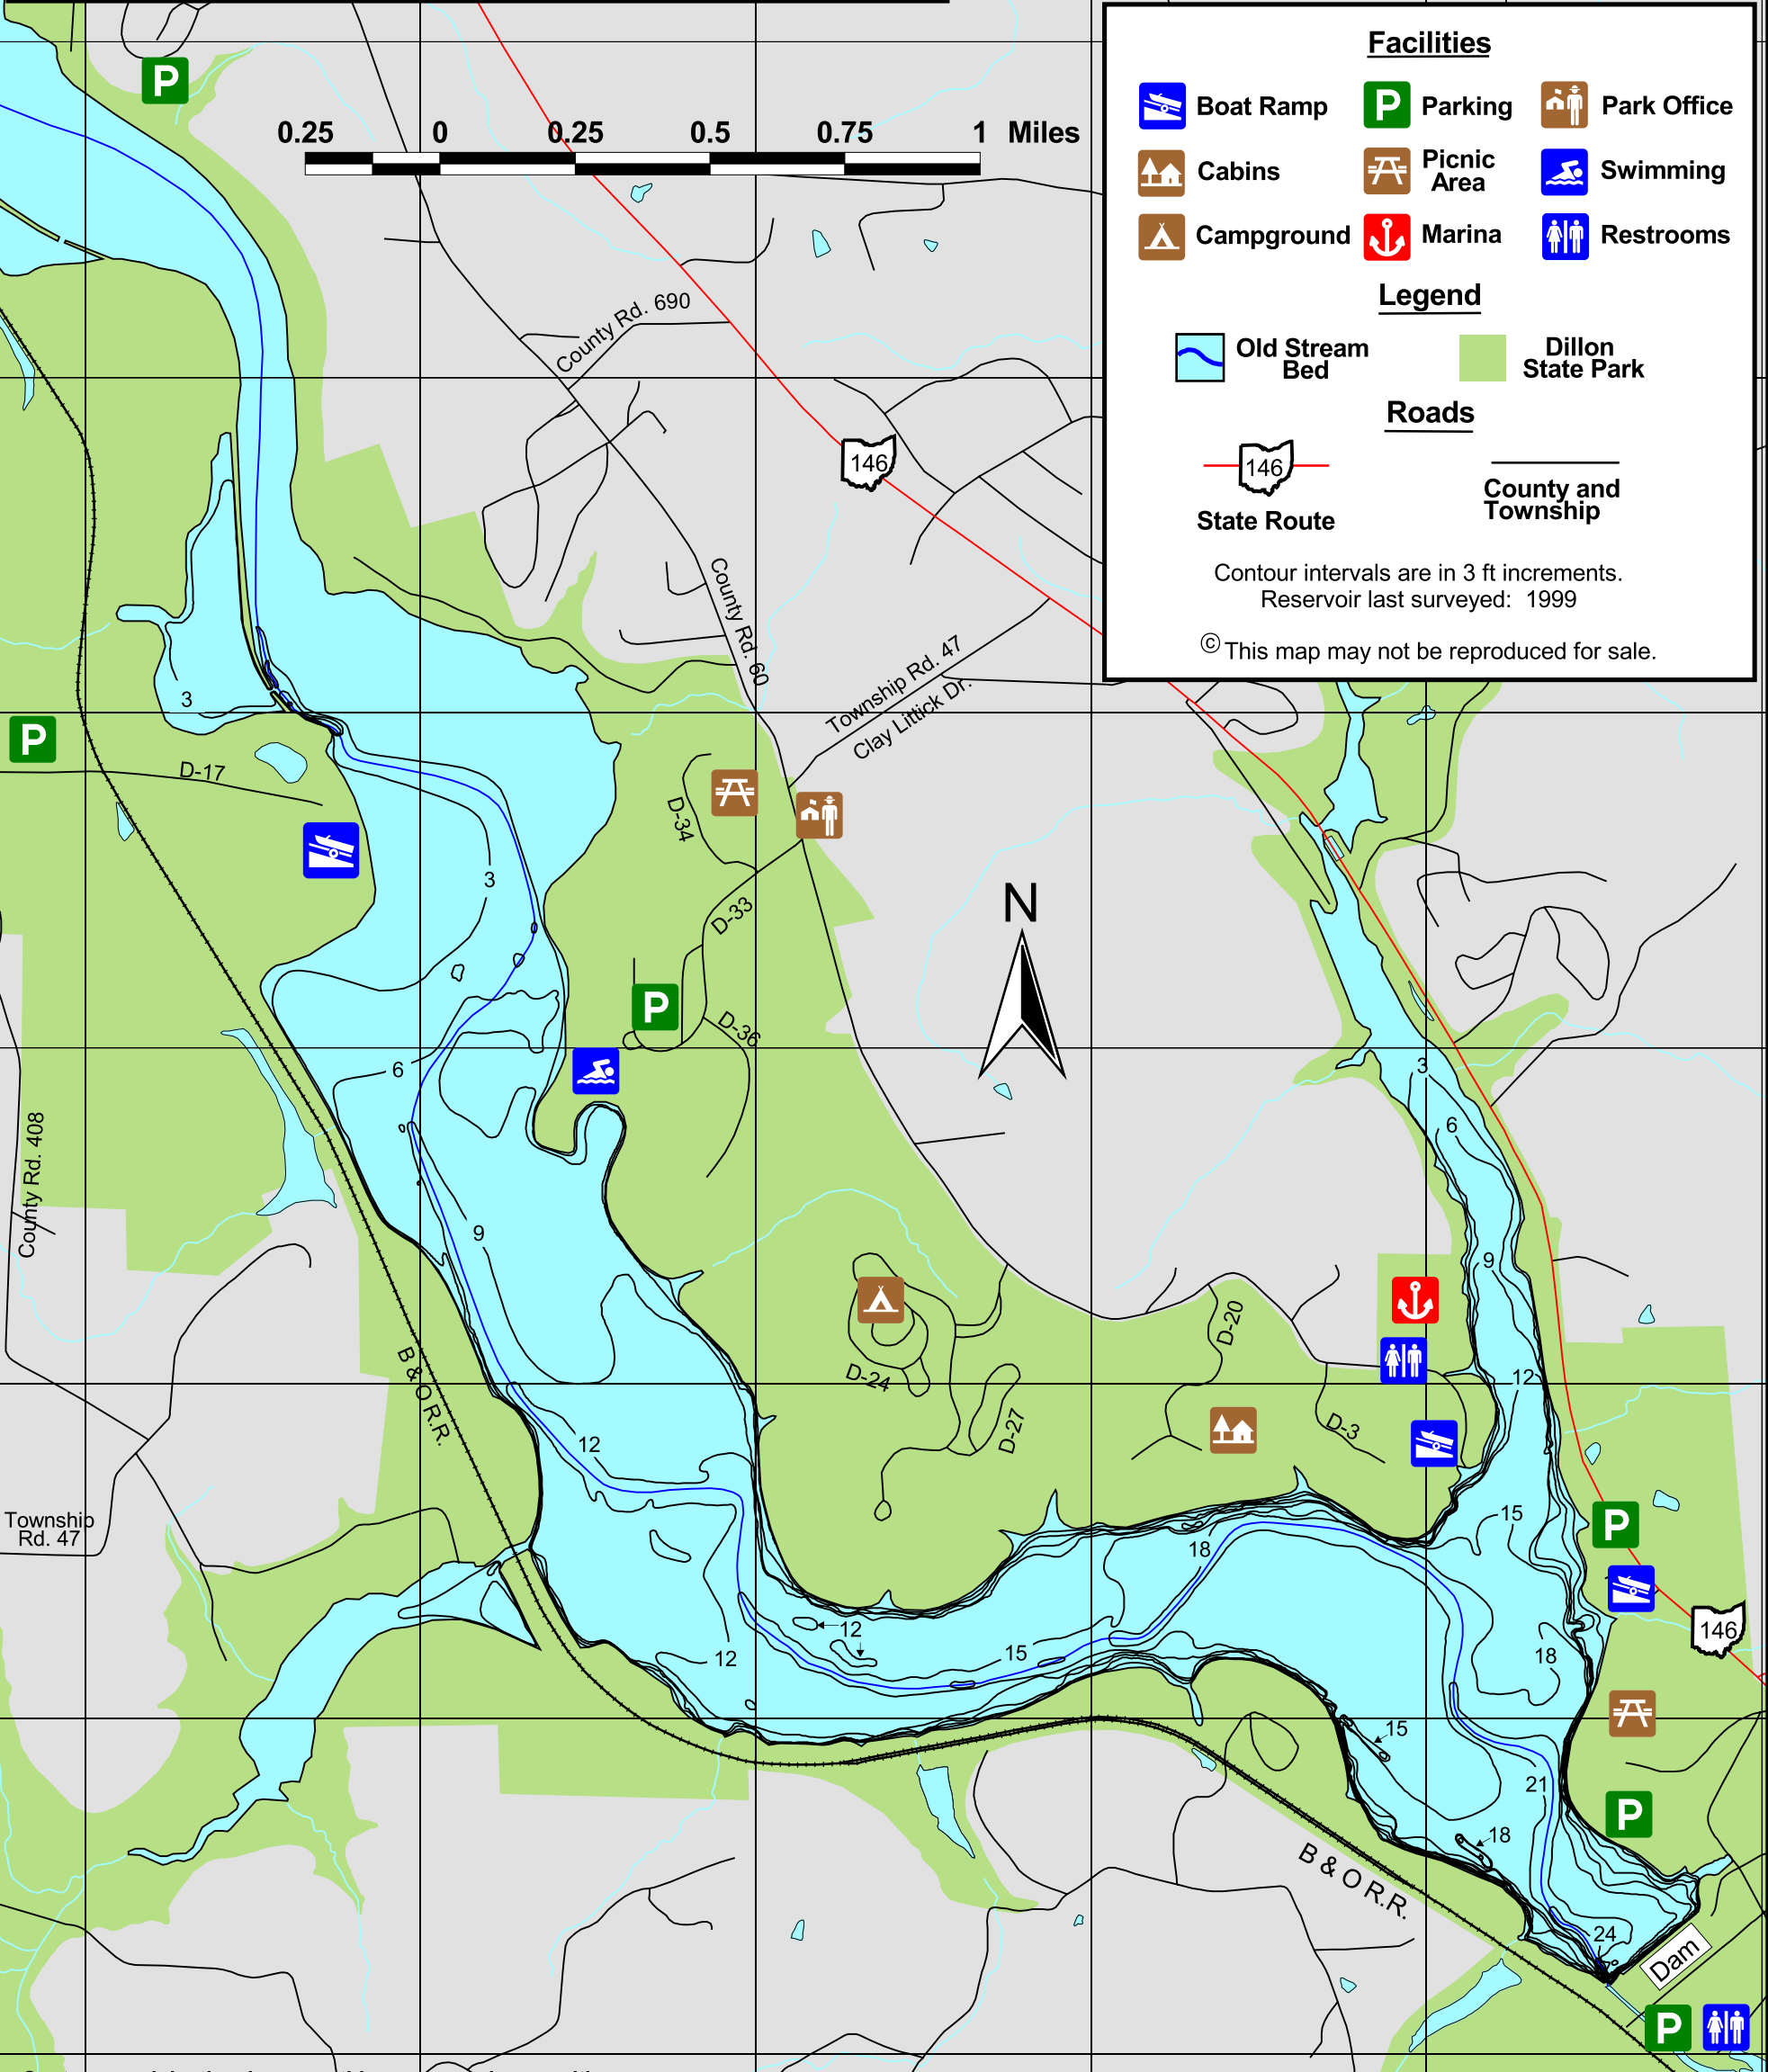

Dillon Lake

Muskingum County

1376 Acres of Fishing Water
24.3 Miles of Shoreline

0.25 0 0.25 0.5 0.75 1 Miles

Facilities

Boat Ramp	Parking	Park Office
Cabins	Picnic Area	Swimming
Campground	Marina	Restrooms

Legend

Old Stream Bed	Dillon State Park
----------------	-------------------

Roads

State Route	County and Township
-------------	---------------------

Contour intervals are in 3 ft increments.
Reservoir last surveyed: 1999

© This map may not be reproduced for sale.

Contours and depths shown on this map may change with fluctuating lake levels and alteration of the lake bottom. This map is not suitable for navigation.

Depths based on normal summer pool elevation of 737 ft above mean sea level