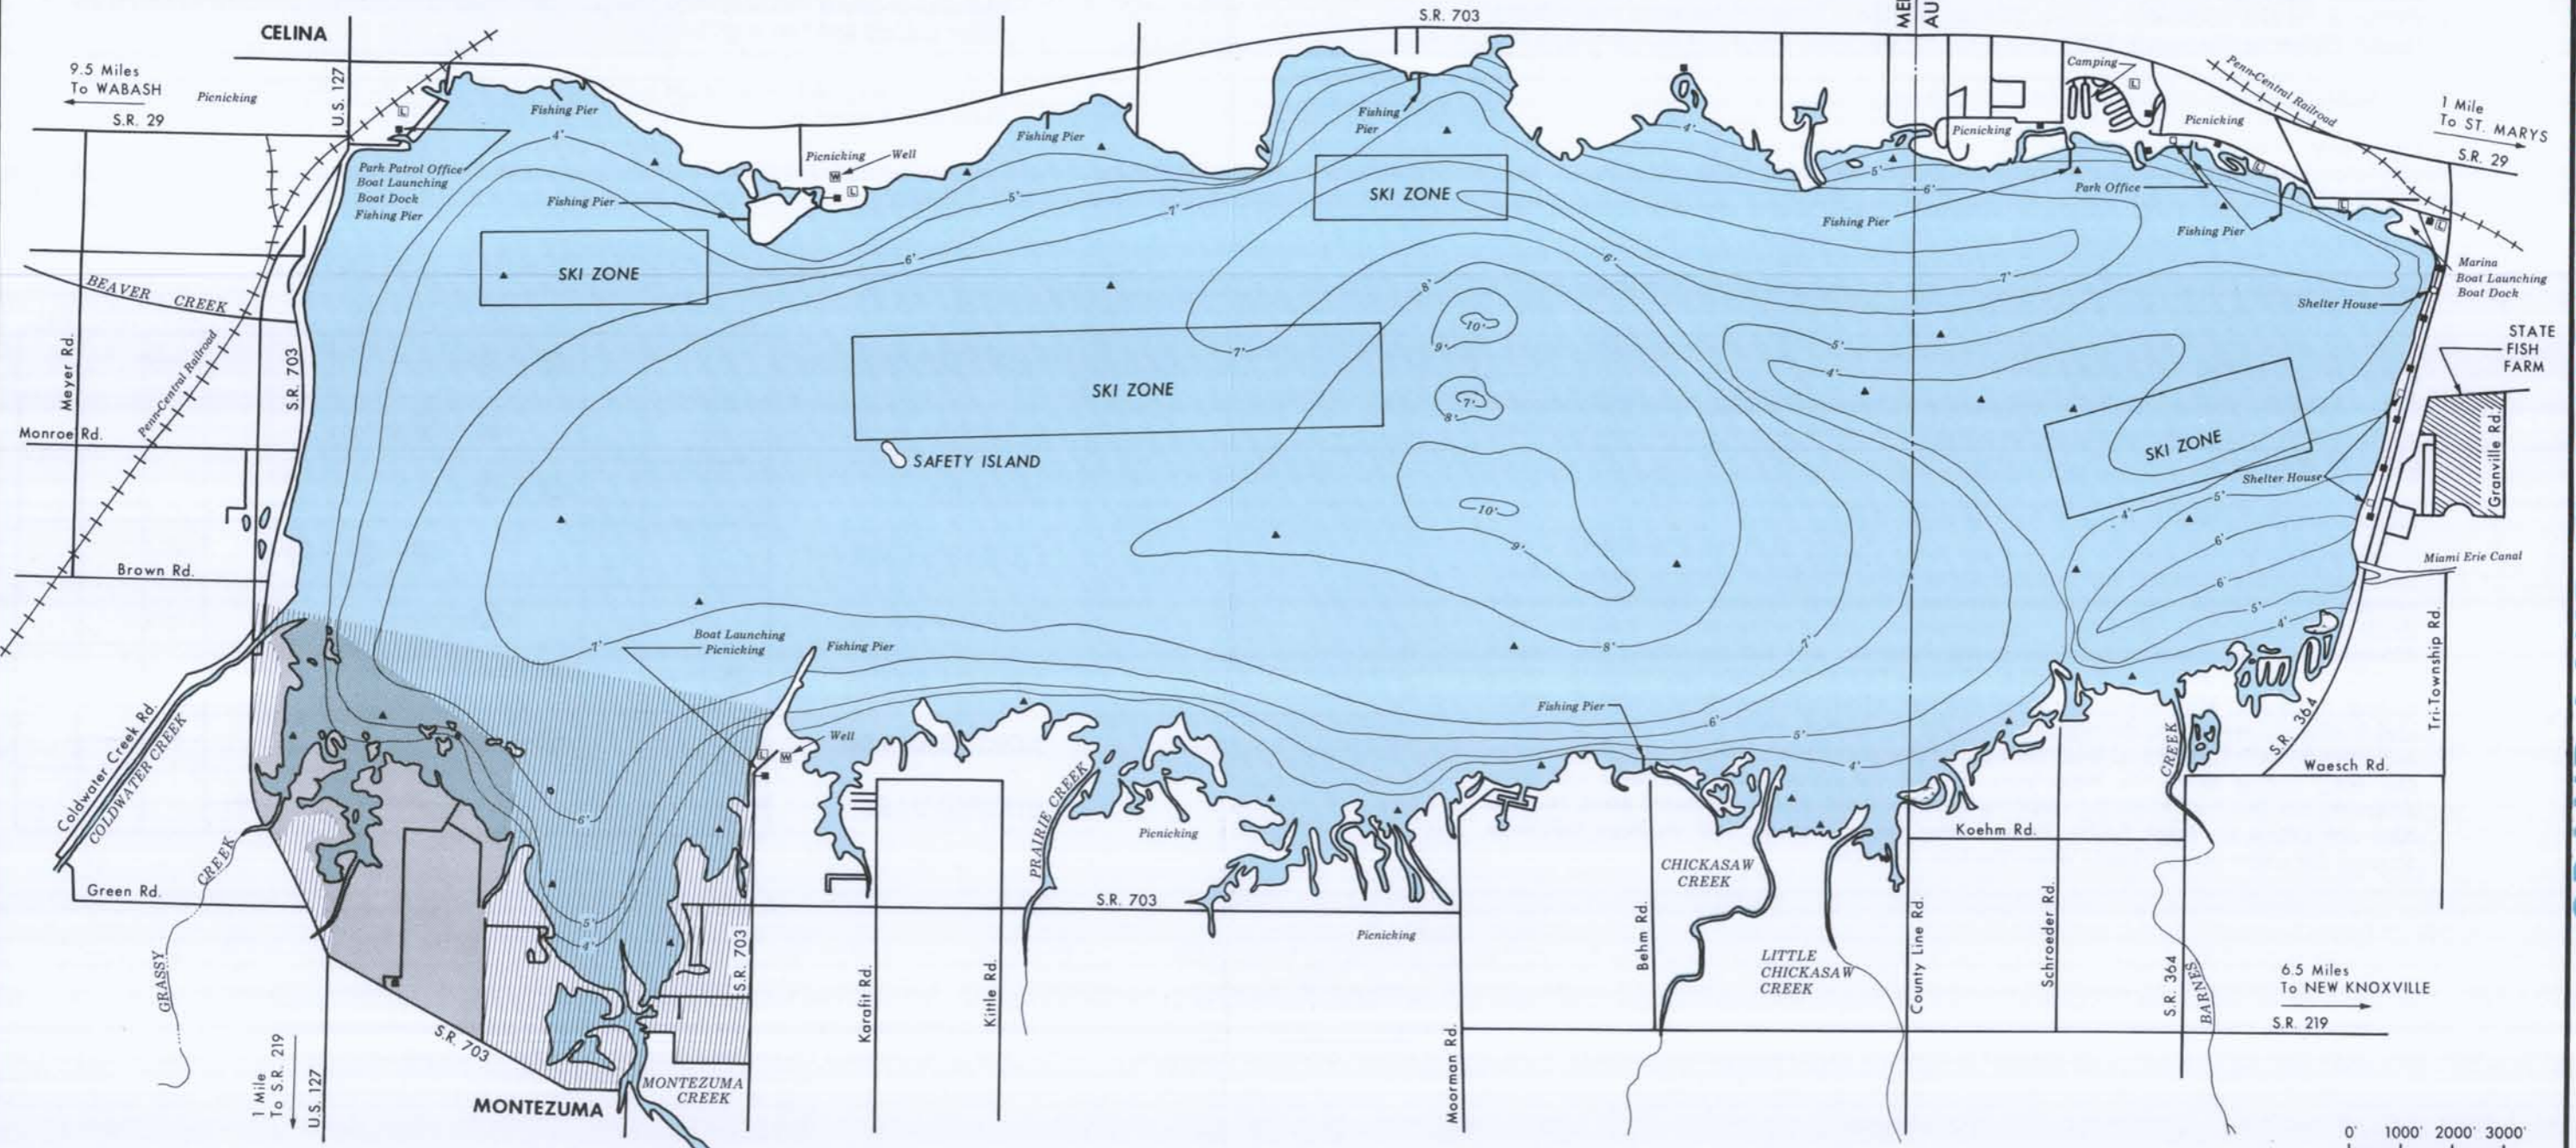

VICINITY MAP

LEGEND

Ohio Department of Natural Resources
Division of Wildlife

GRAND LAKE ST. MARYS

MERCER AND AUGLAIZE COUNTIES

13,500 Acres of Fishing Water

14,362 Acres of Surface Water

MERCER COUNTY
AUGLAIZE COUNTY

GRAND LAKE ST. MARYS FISHING MAP

Publication 280