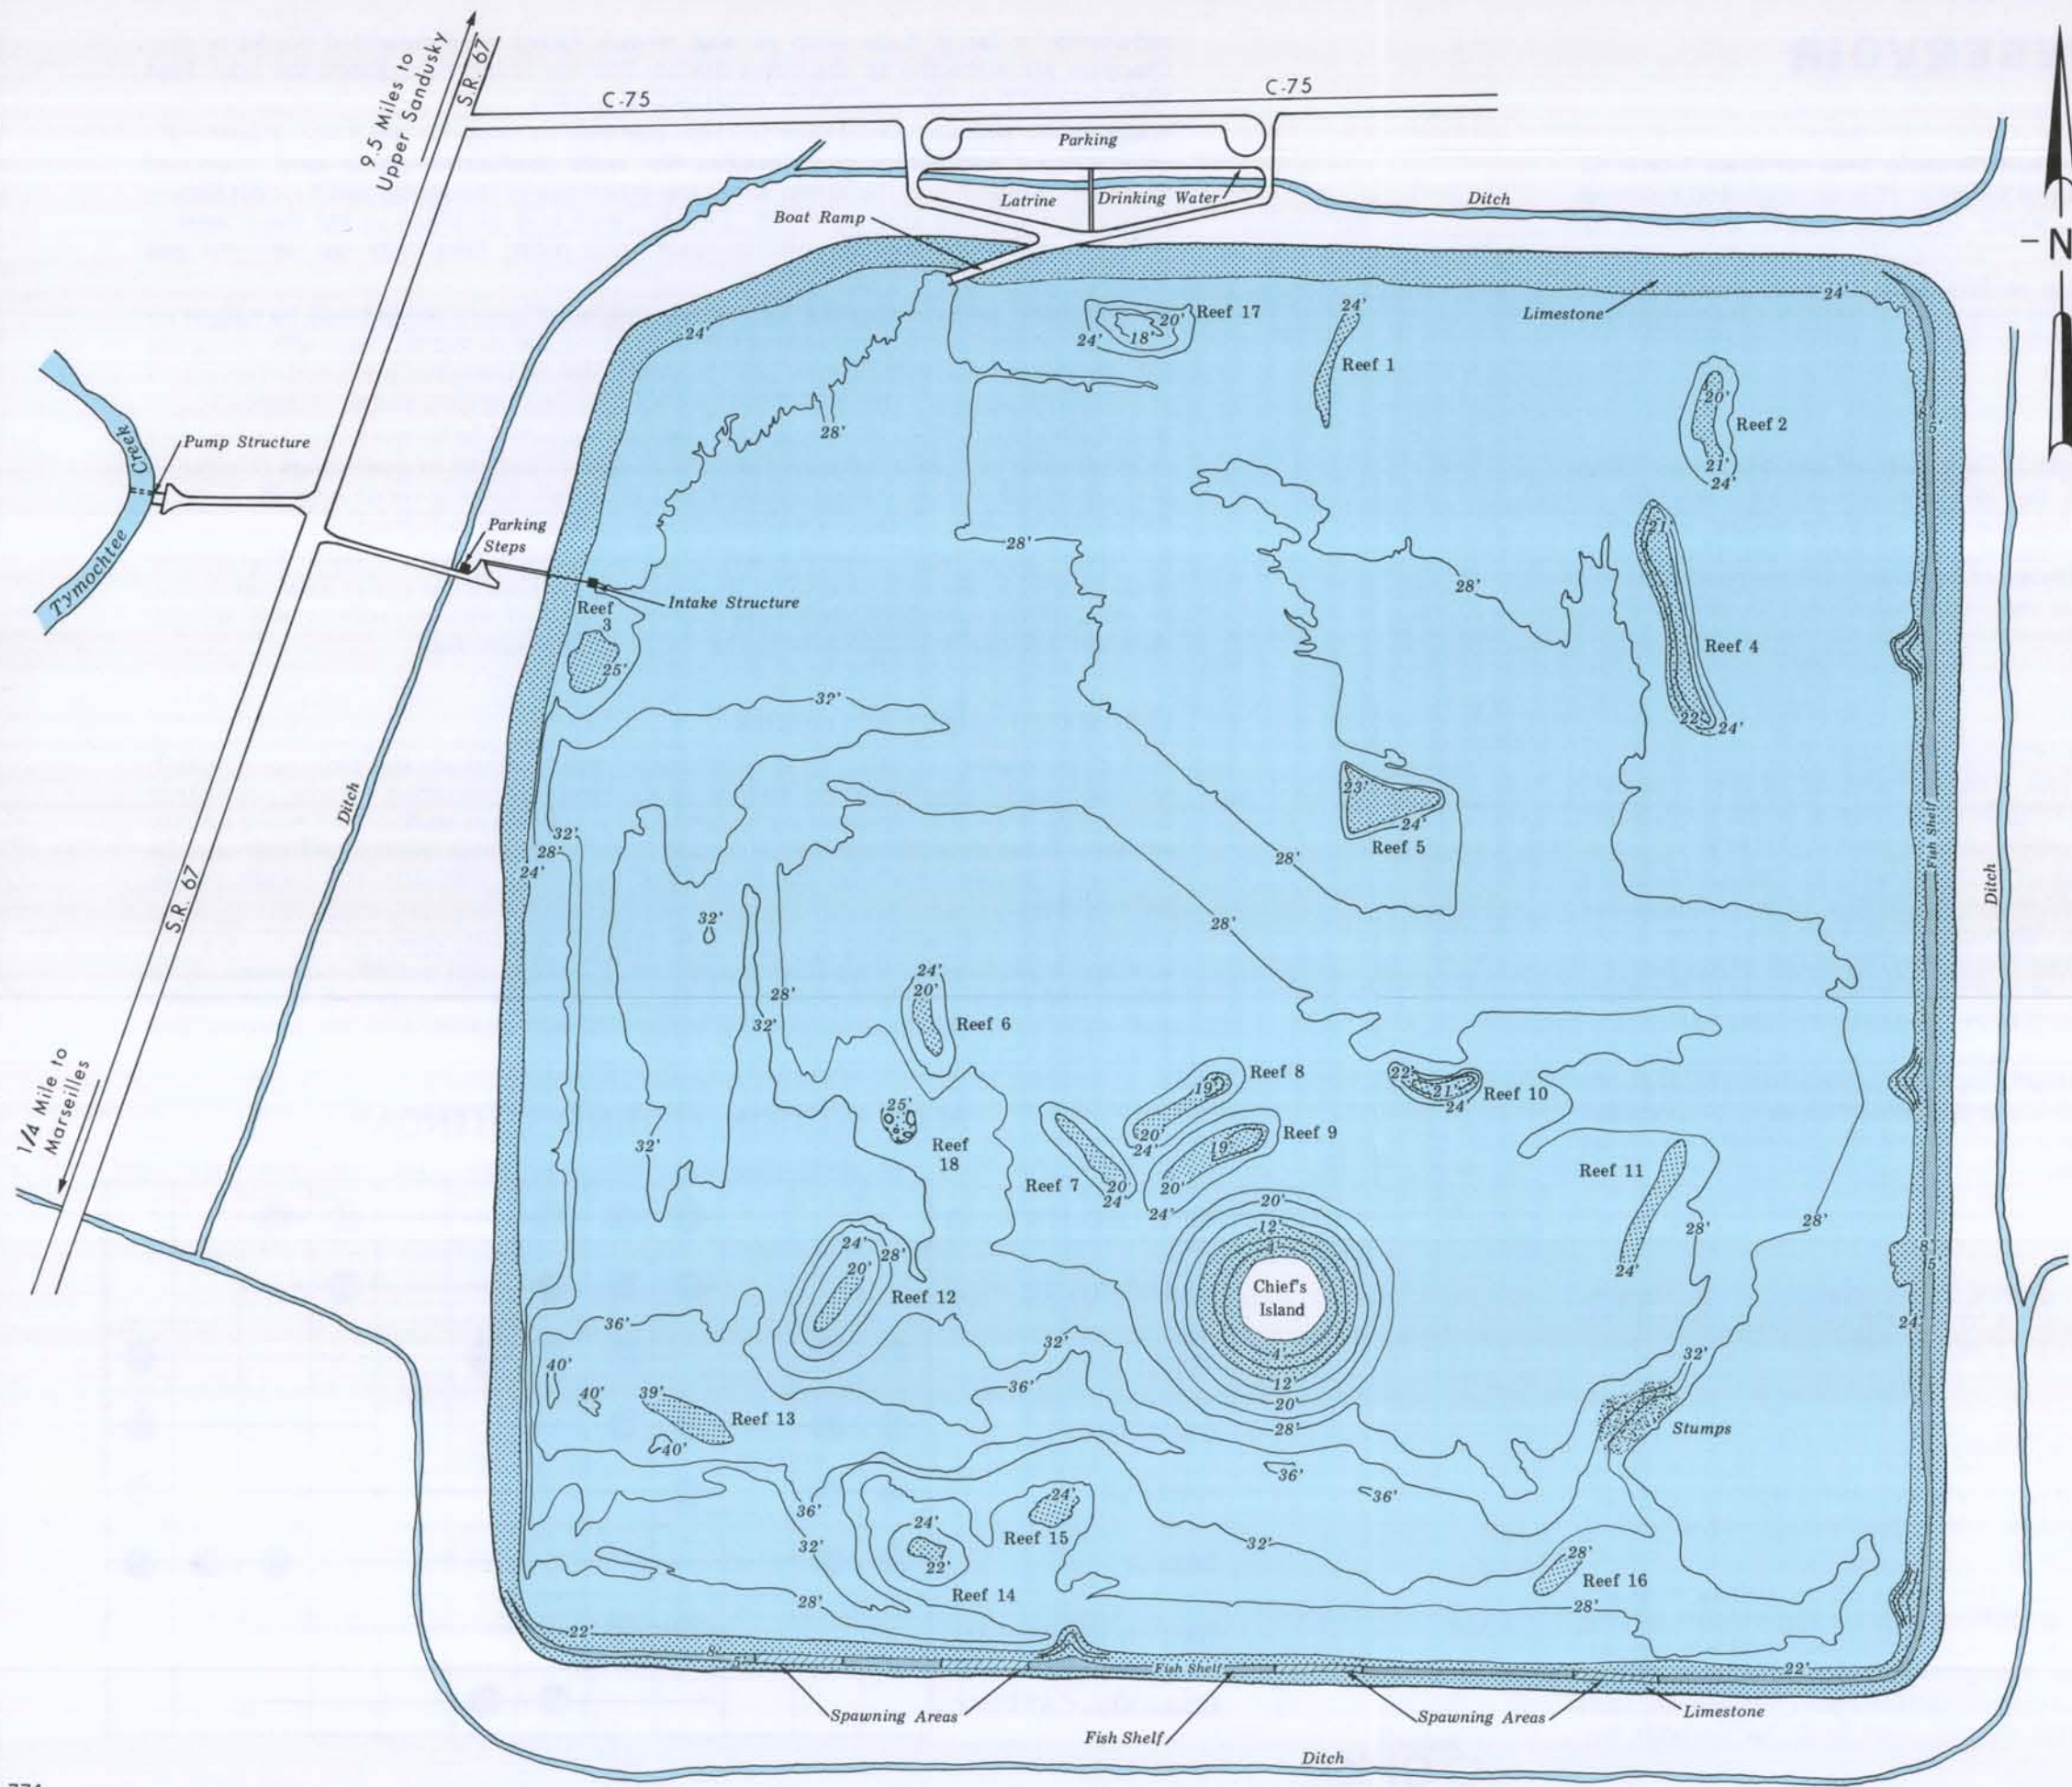

DIVISION OF WILDLIFE
KILLDEER RESERVOIR
 WYANDOT COUNTY
 2.2 Miles of Shoreline
 285 Acres of Fishing Water

- Reefs - 1, 3, 5, 9, 10, 11, 13, 14, 15, & 16
Limestone
- Reefs - 2 & 6 - Limestone & Gabions
- Reefs - 4, 7, 8 & 12
Limestone & Tires
- Reef - 17 - Dirt
- Reef - 18 - Boulders

Total copies printed: 1,500
 Unit cost: \$.0923
 Publication date: 11/89