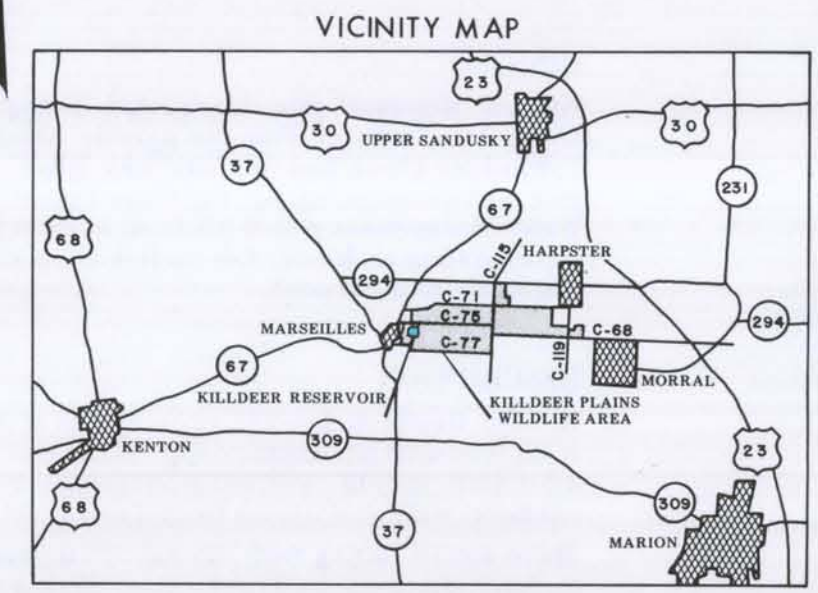

DIVISION OF WILDLIFE
KILLDEER RESERVOIR
 WYANDOT COUNTY
 2.2 Miles of Shoreline
 285 Acres of Fishing Water

- Reefs - 1, 3, 5, 9, 10, 11, 13, 14, 15, & 16
Limestone
- Reefs - 2 & 6 - Limestone & Gabions
- Reefs - 4, 7, 8 & 12
Limestone & Tires
- Reef - 17 - Dirt
- Reef - 18 - Boulders