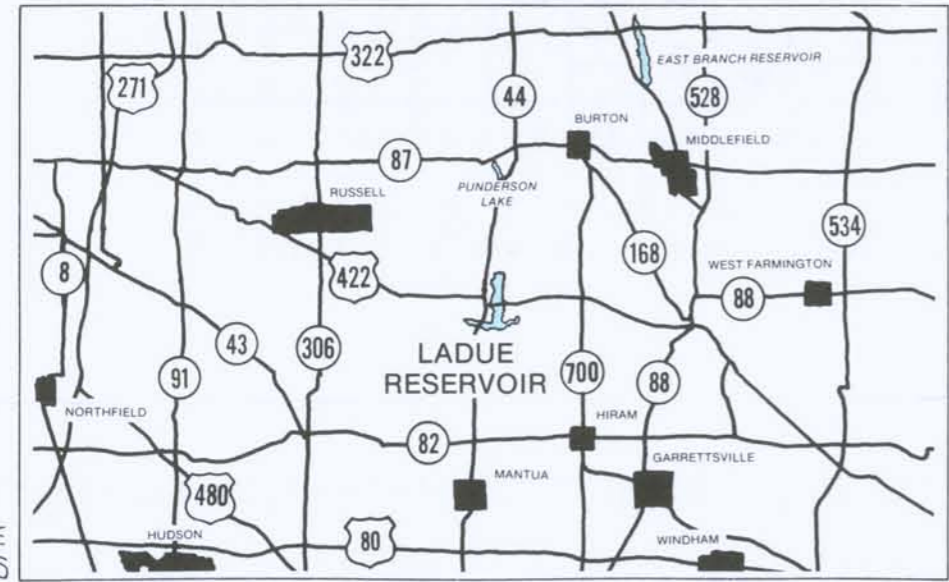

The contours and depths shown on this map may change with fluctuating lake levels and alteration of the lake bottom due to siltation. This map is not suitable for navigation.

VICINITY MAP

OHIO DEPARTMENT OF NATURAL RESOURCES  
DIVISION OF WILDLIFE  
**LADUE RESERVOIR**  
GEAUGA COUNTY  
1,500 Acres of Fishing Water  
20.4 Miles of Shoreline

LEGEND

- Latrine ▲
- Boat Ramp ★
- Boat Rental ■