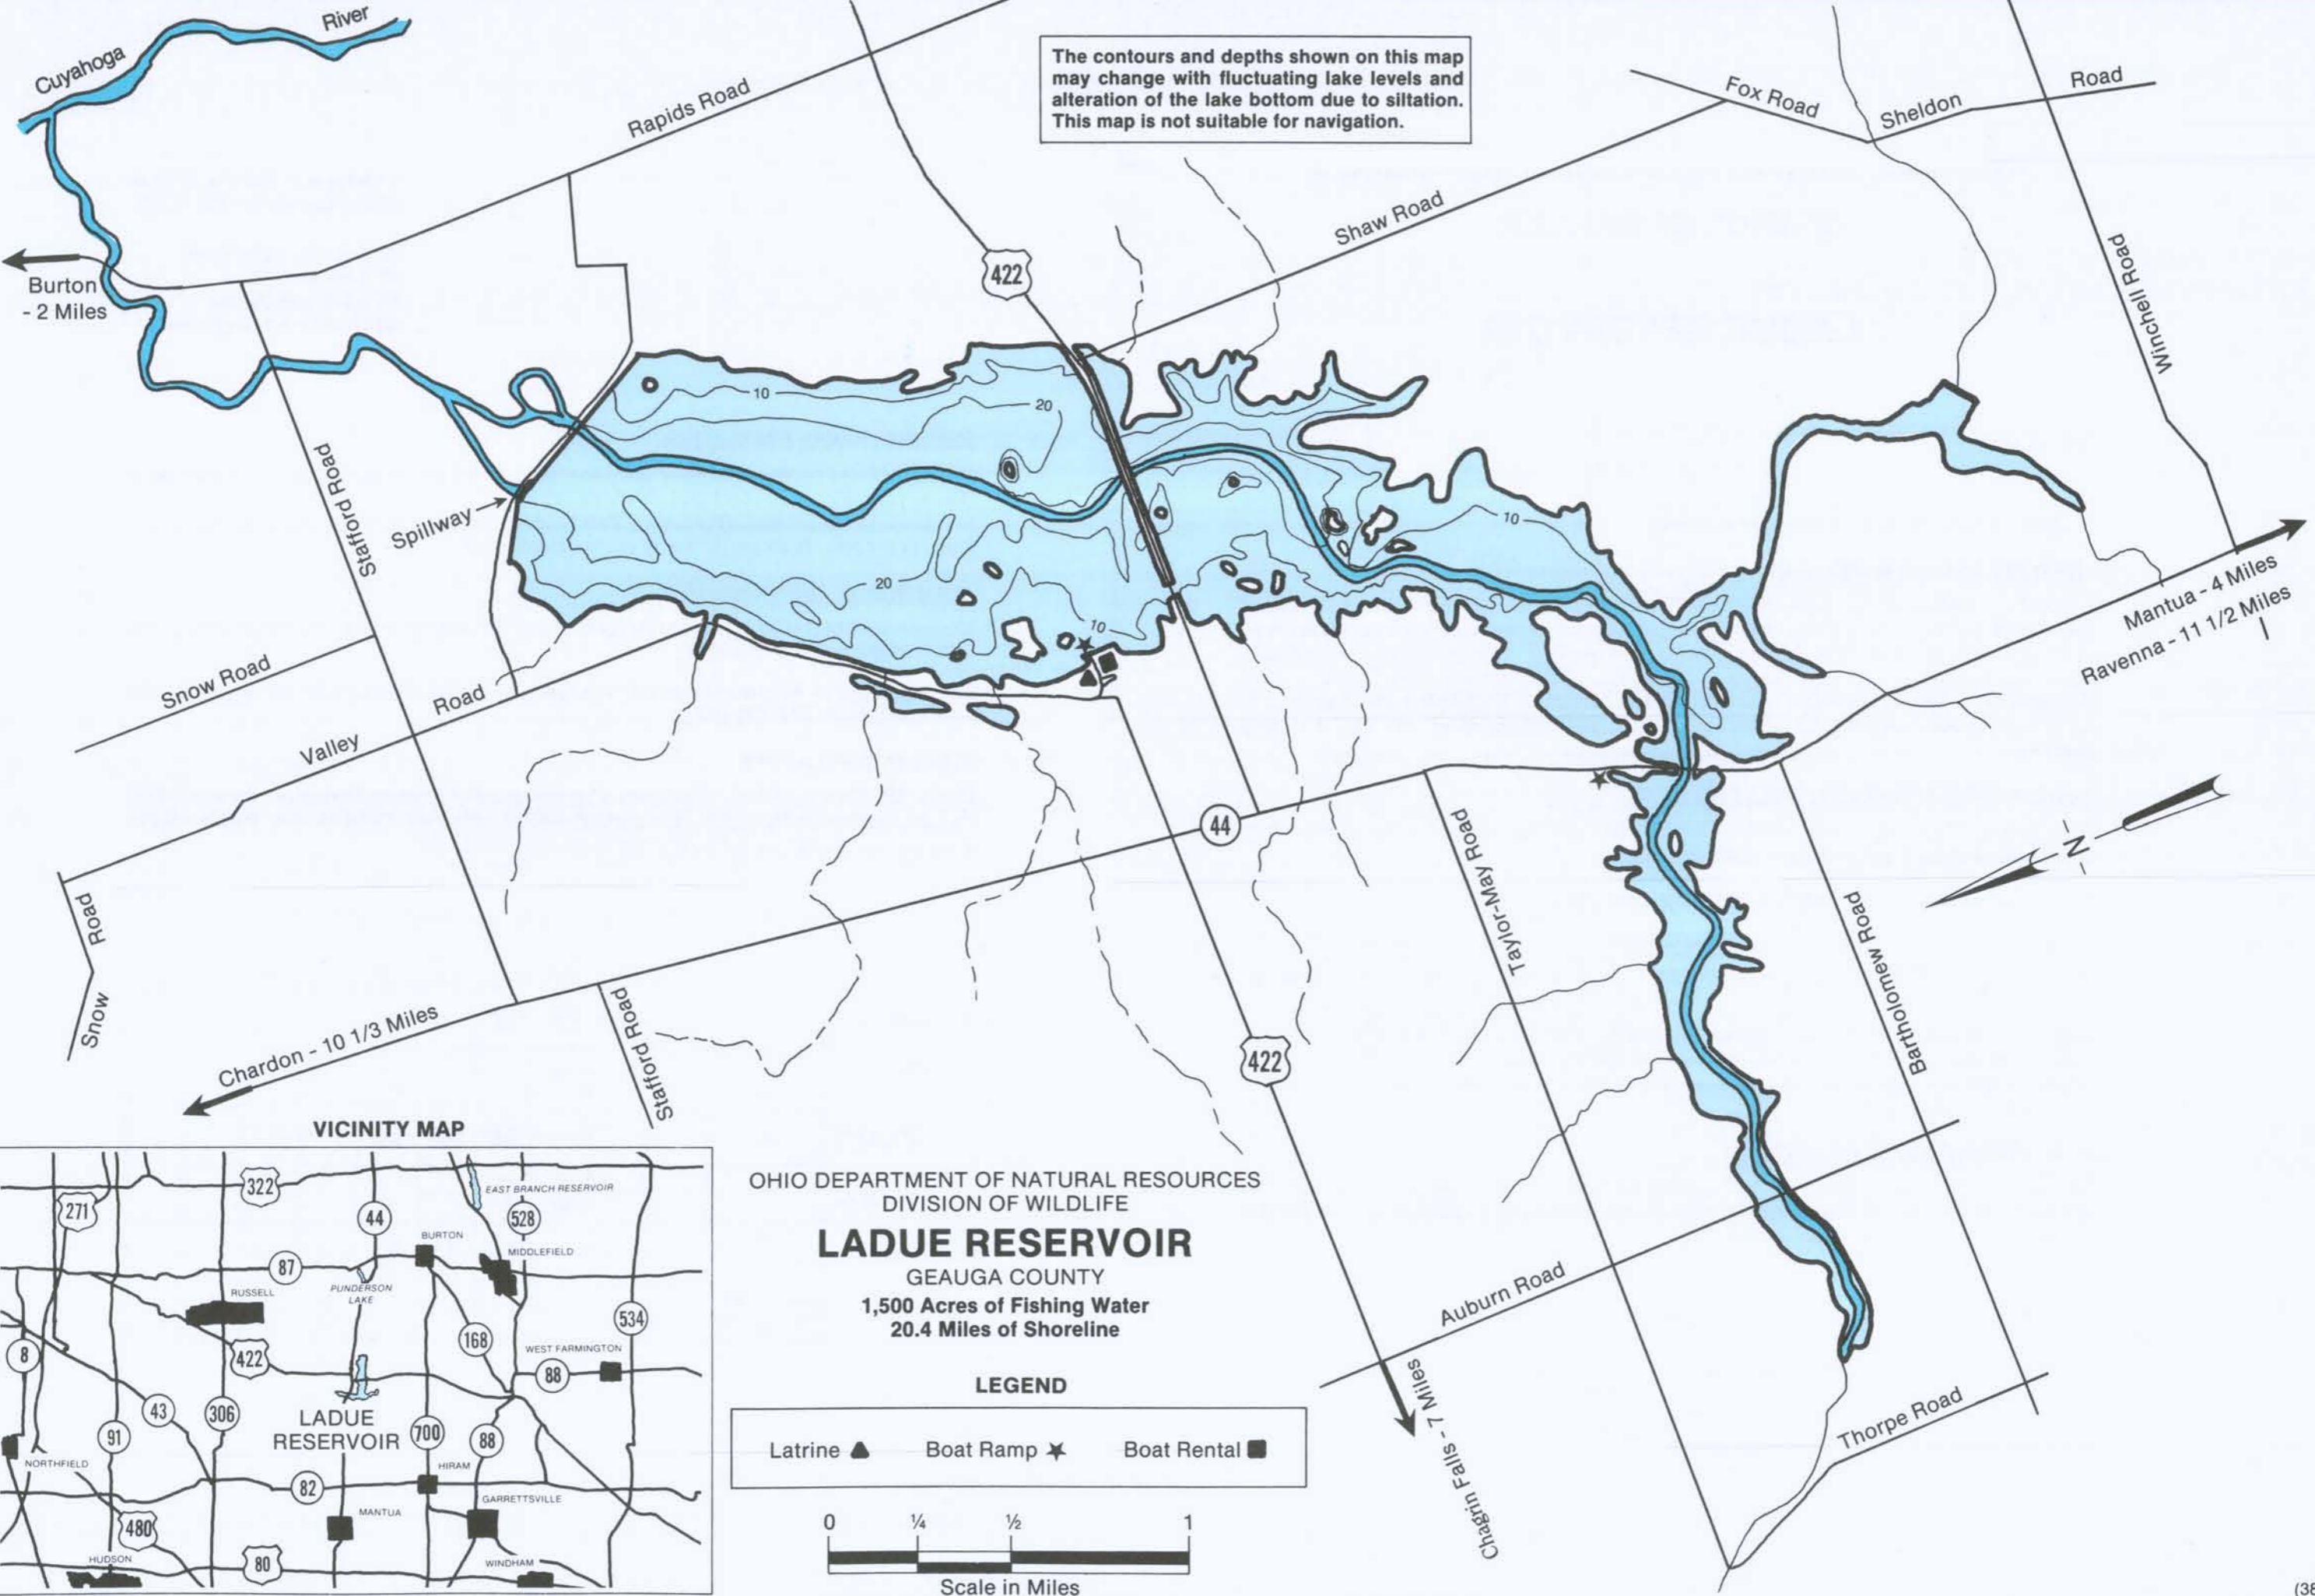

The contours and depths shown on this map may change with fluctuating lake levels and alteration of the lake bottom due to siltation. This map is not suitable for navigation.

VICINITY MAP

OHIO DEPARTMENT OF NATURAL RESOURCES  
DIVISION OF WILDLIFE  
**LADUE RESERVOIR**  
GEAUGA COUNTY  
1,500 Acres of Fishing Water  
20.4 Miles of Shoreline

LEGEND

- Latrine ▲
- Boat Ramp ★
- Boat Rental ■