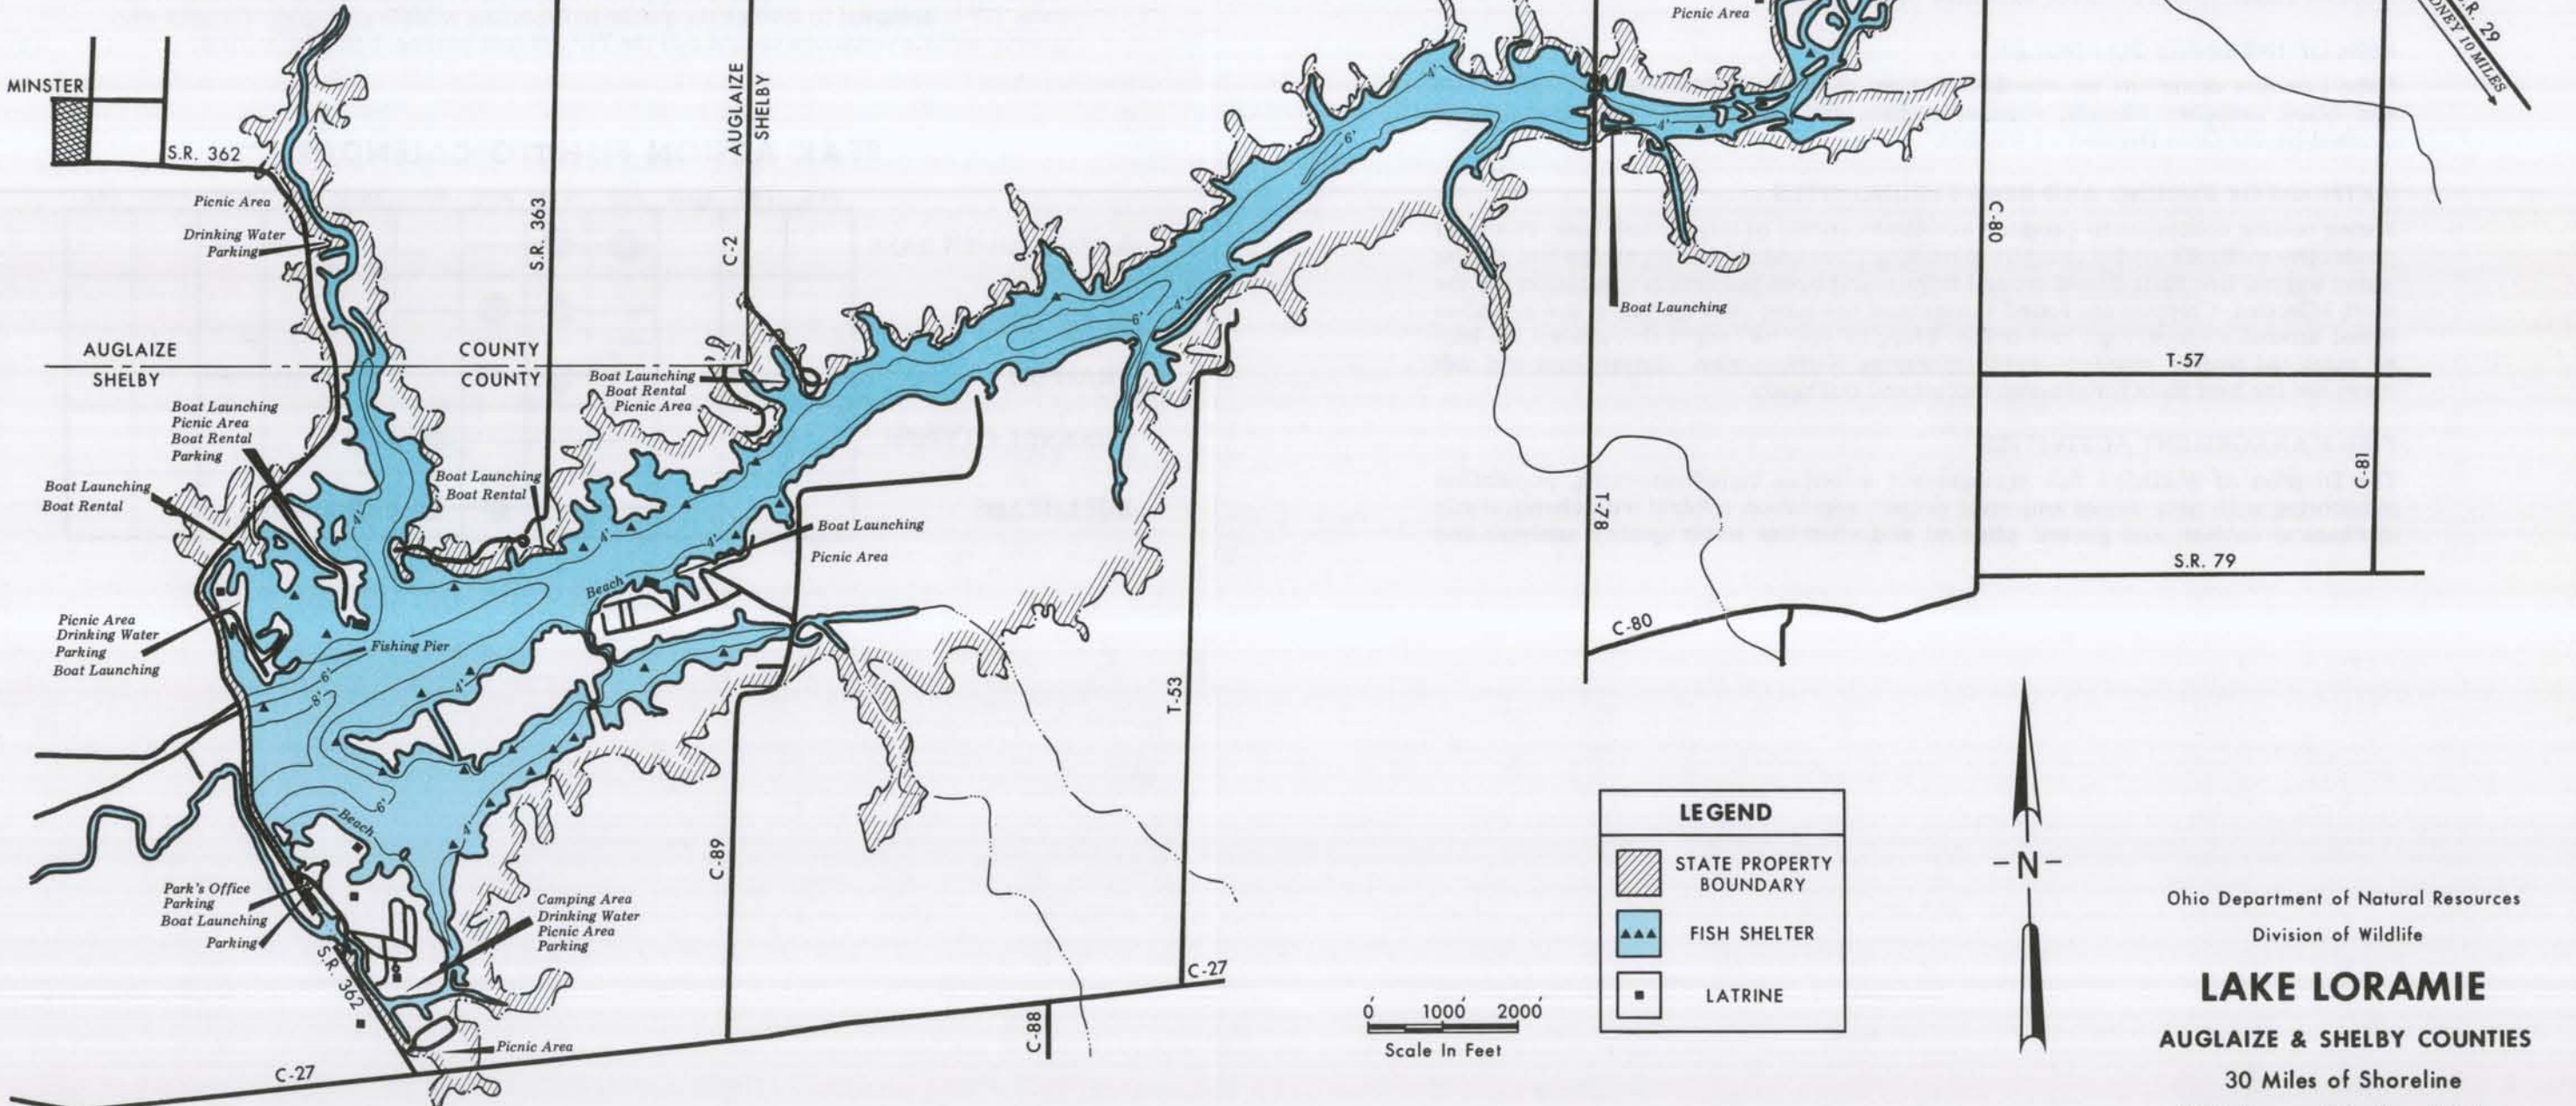

Public Fishing

Vicinity Map

S.R. 119

MINSTER

S.R. 362

Picnic Area
Drinking Water
Parking

AUGLAIZE
SHELBY

COUNTY
COUNTY

Beach

Park's Office
Parking
Boat Launching

S.R. 362

Camping Area
Drinking Water
Picnic Area
Parking

C-27

Picnic Area

C-88

C-27

Picnic Area

Boat Launching

C-80

LEGEND

- STATE PROPERTY BOUNDARY
- FISH SHELTER
- LATRINE

Ohio Department of Natural Resources
Division of Wildlife

LAKE LORAMIE
AUGLAIZE & SHELBY COUNTIES
30 Miles of Shoreline
1500 Acres of Surface Waters