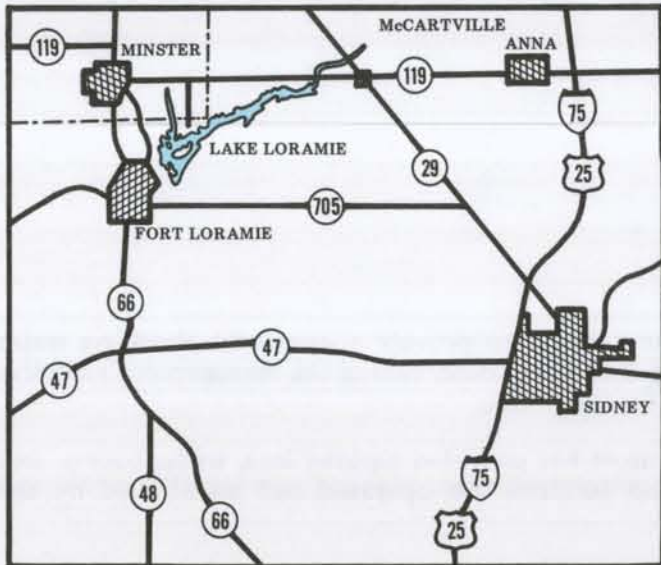

Public Fishing

Vicinity Map

S.R. 119

MINSTER

S.R. 362

Picnic Area
Drinking Water
Parking

AUGLAIZE
SHELBY

COUNTY
COUNTY

Picnic Area

Boat Launching

C-80

LEGEND

- STATE PROPERTY BOUNDARY
- FISH SHELTER
- LATRINE

Ohio Department of Natural Resources
Division of Wildlife

LAKE LORAMIE
AUGLAIZE & SHELBY COUNTIES
30 Miles of Shoreline
1500 Acres of Surface Waters