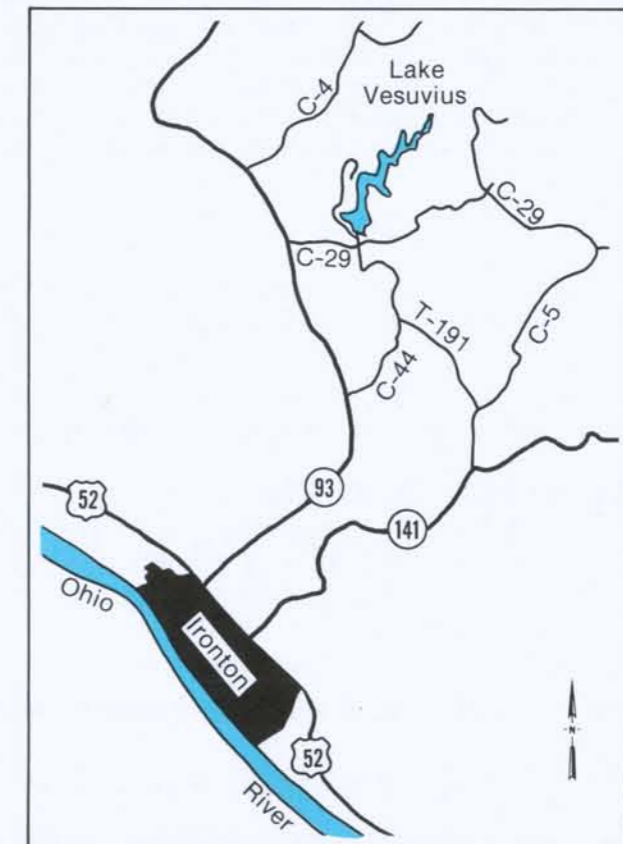

# LAKE VESUVIUS

LAWRENCE COUNTY  
143 Acres  
8.0 Miles of Shoreline

Boats on this lake are limited to electric motors only.

### VICINITY MAP

### LEGEND

- Camping
- Cemetery
- Drinking Water
- Parking
- Foot Trail
- Intermittent Creek