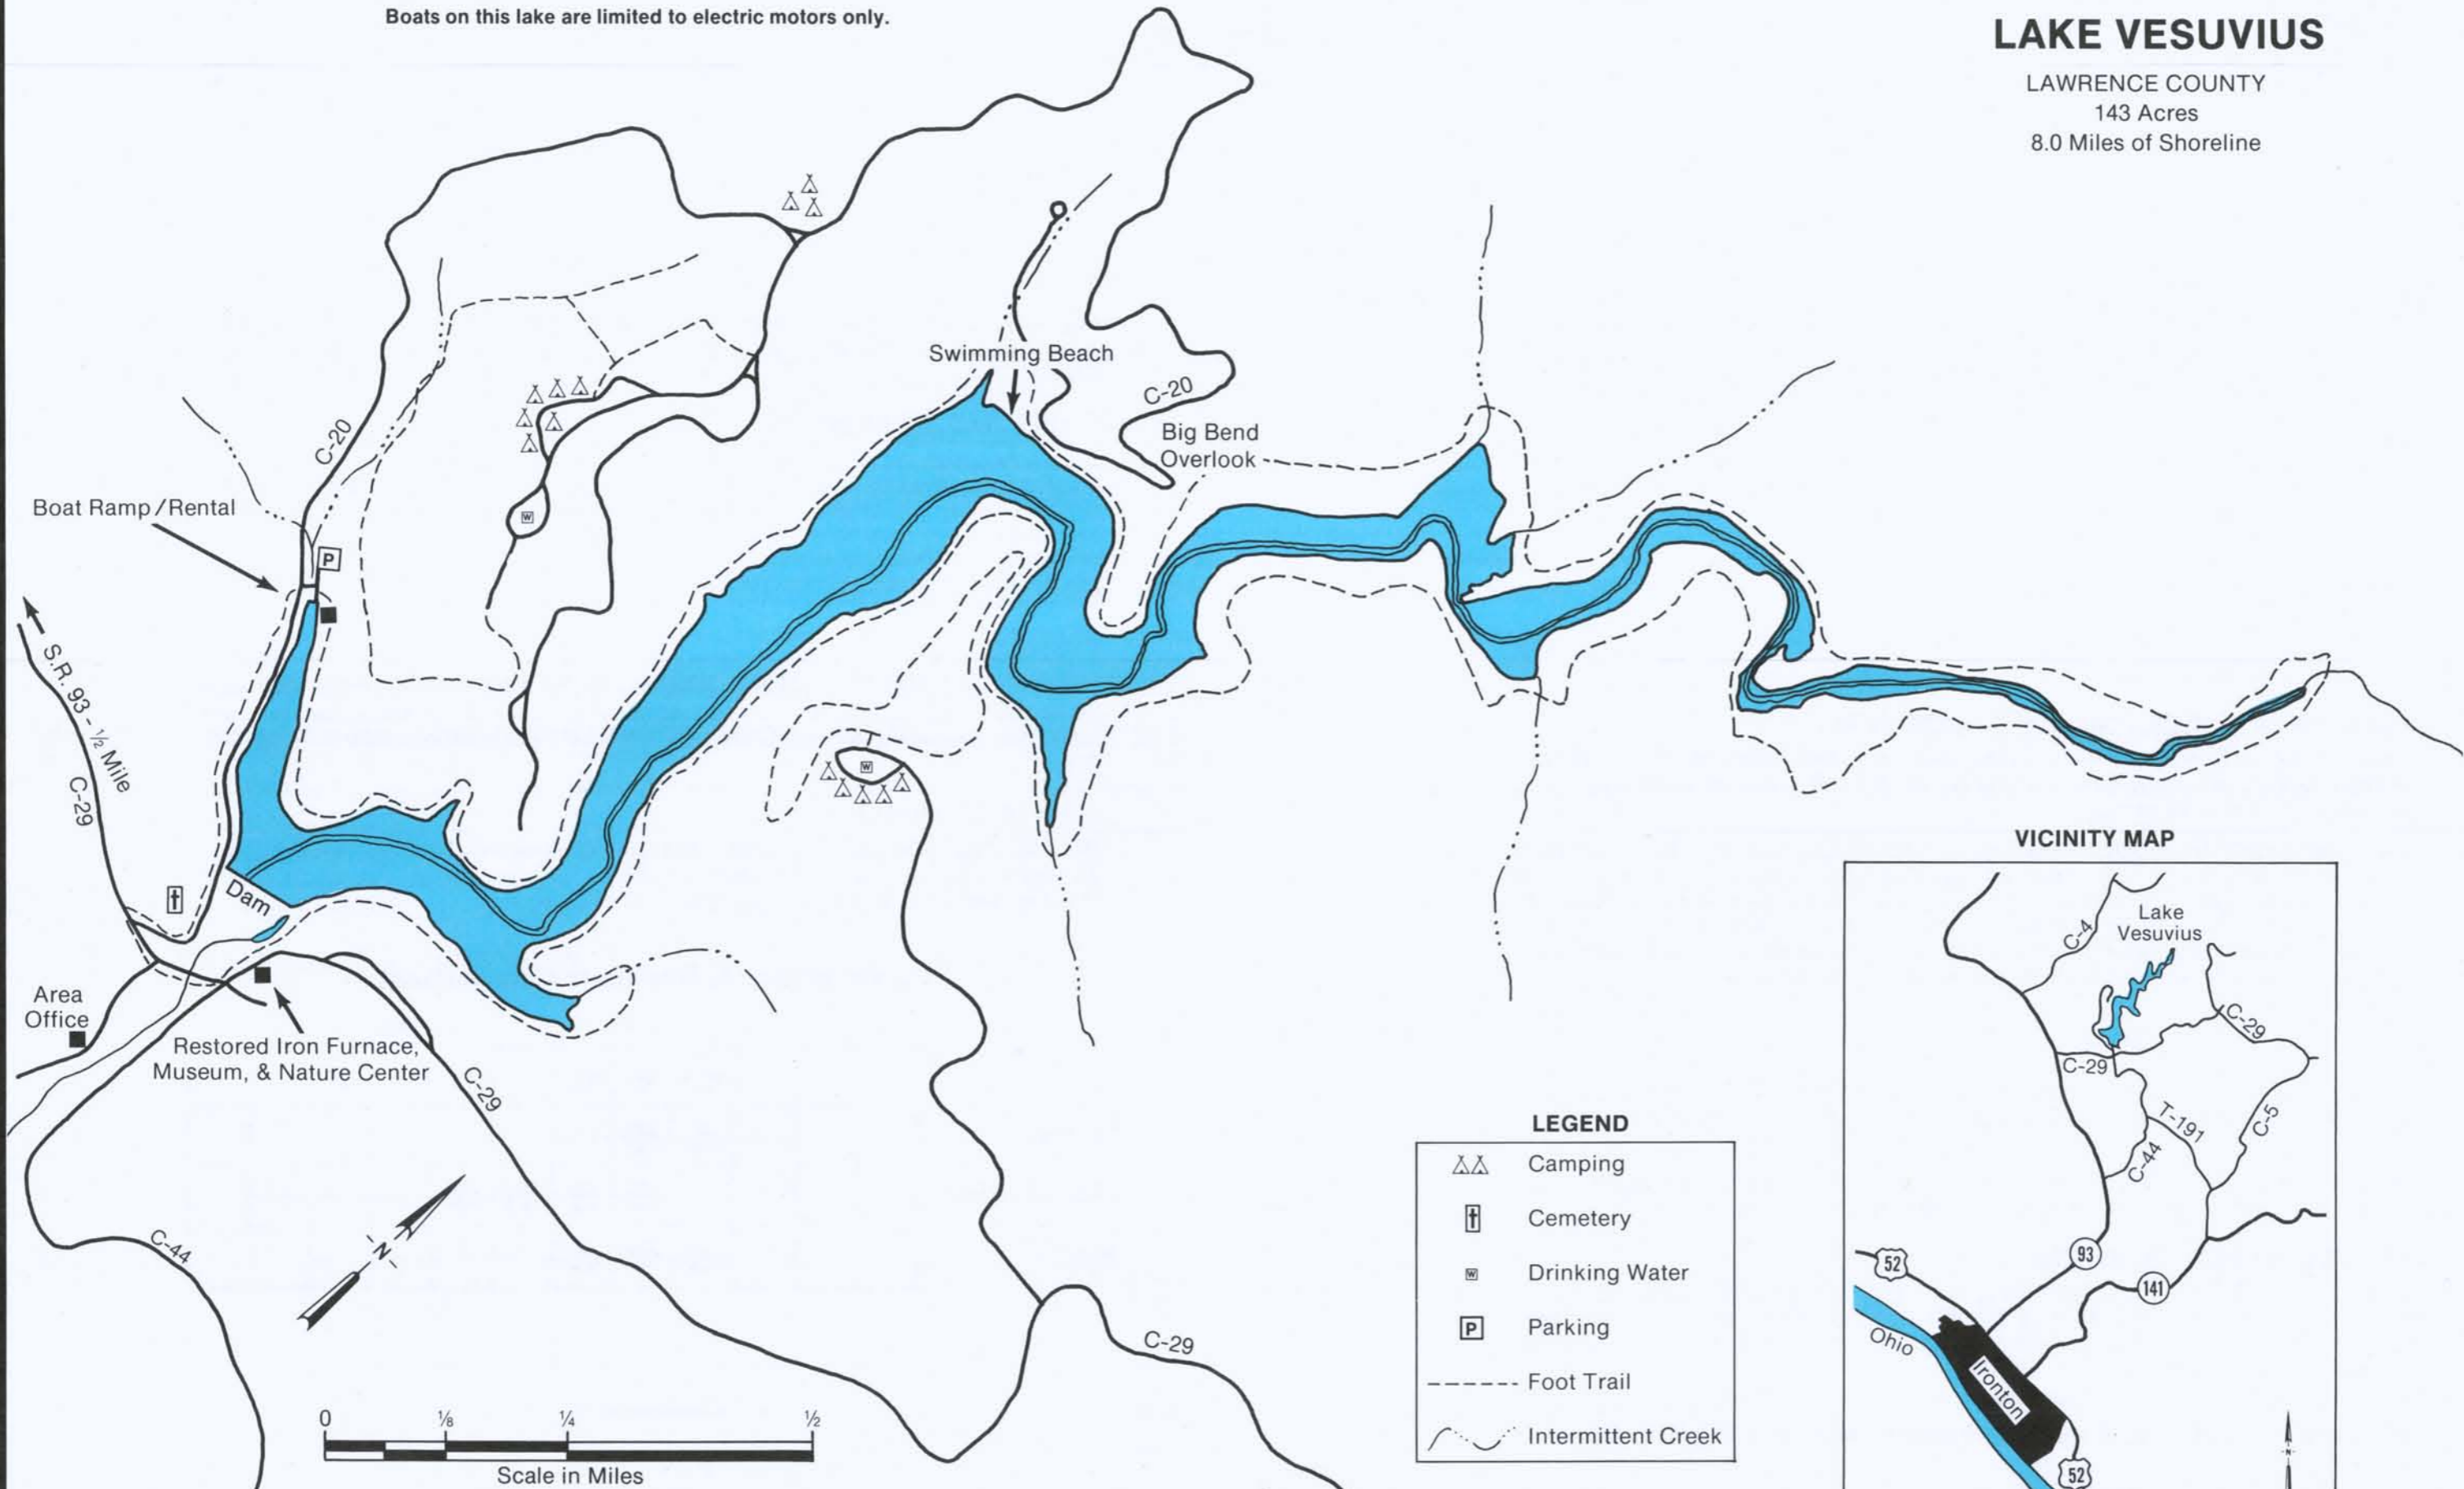

# LAKE VESUVIUS

LAWRENCE COUNTY  
143 Acres  
8.0 Miles of Shoreline

Boats on this lake are limited to electric motors only.

### VICINITY MAP

### LEGEND

- Camping
- Cemetery
- Drinking Water
- Parking
- Foot Trail
- Intermittent Creek