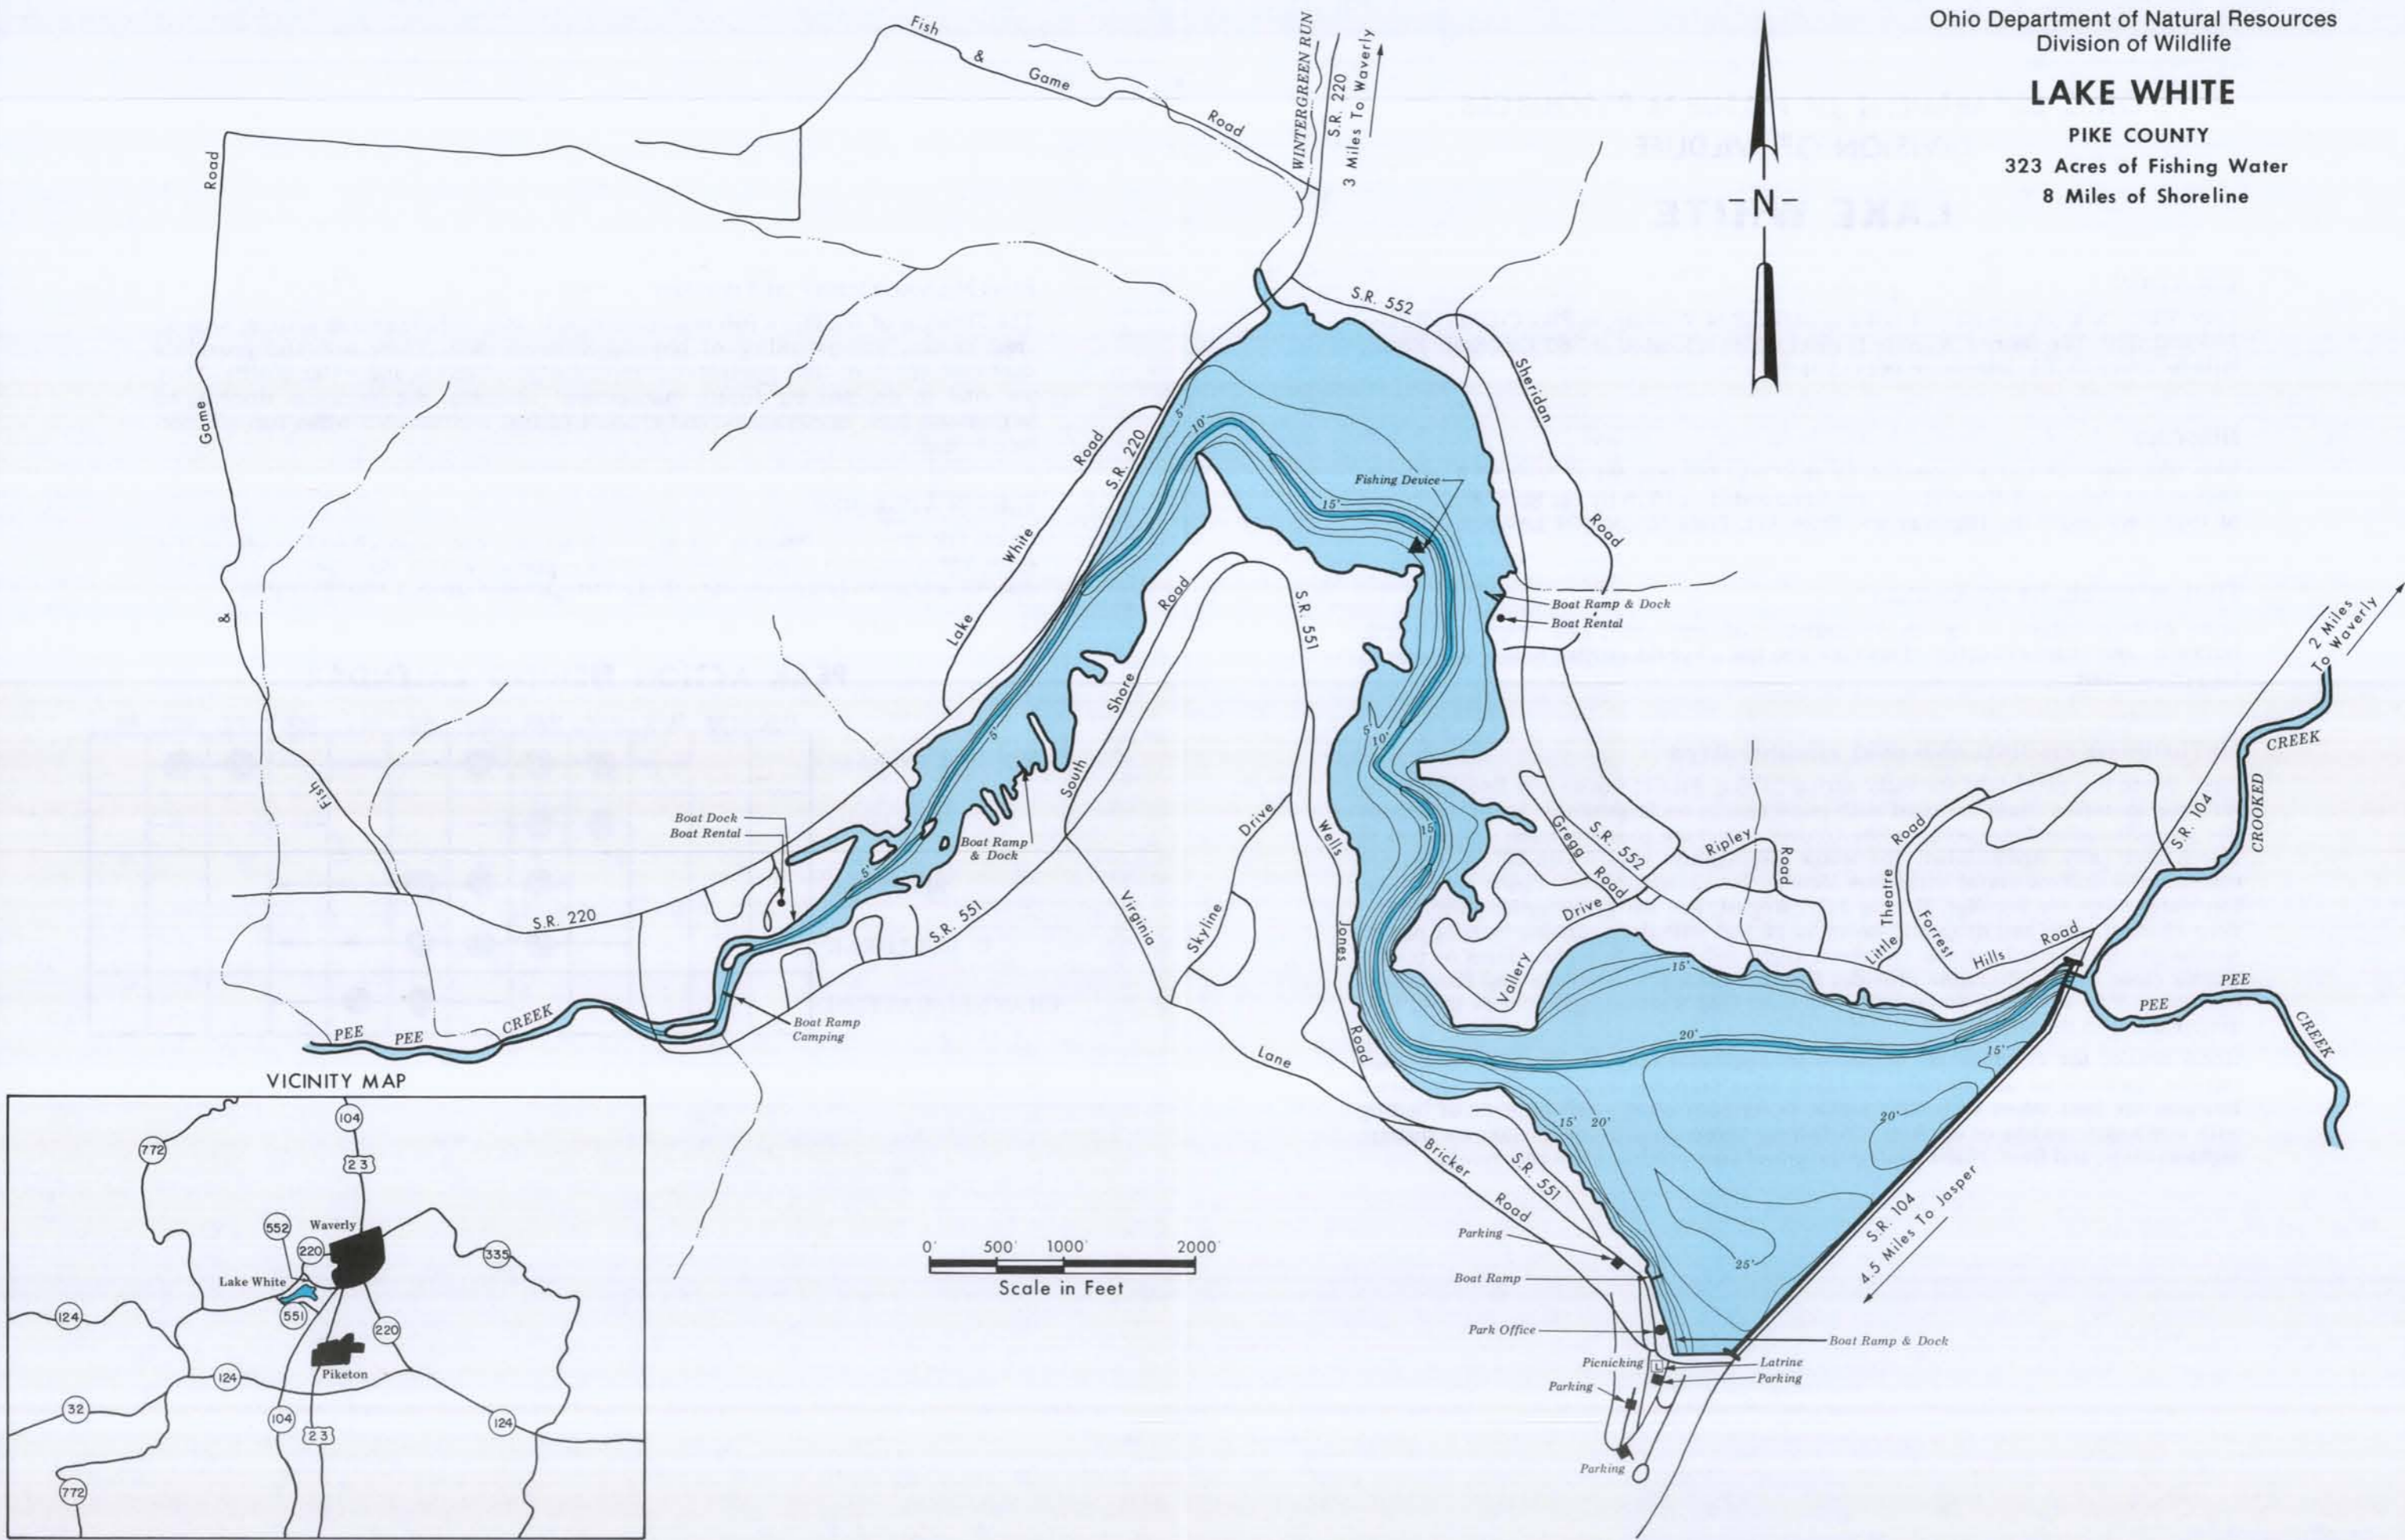

LAKE WHITE

PIKE COUNTY
323 Acres of Fishing Water
8 Miles of Shoreline

VICINITY MAP