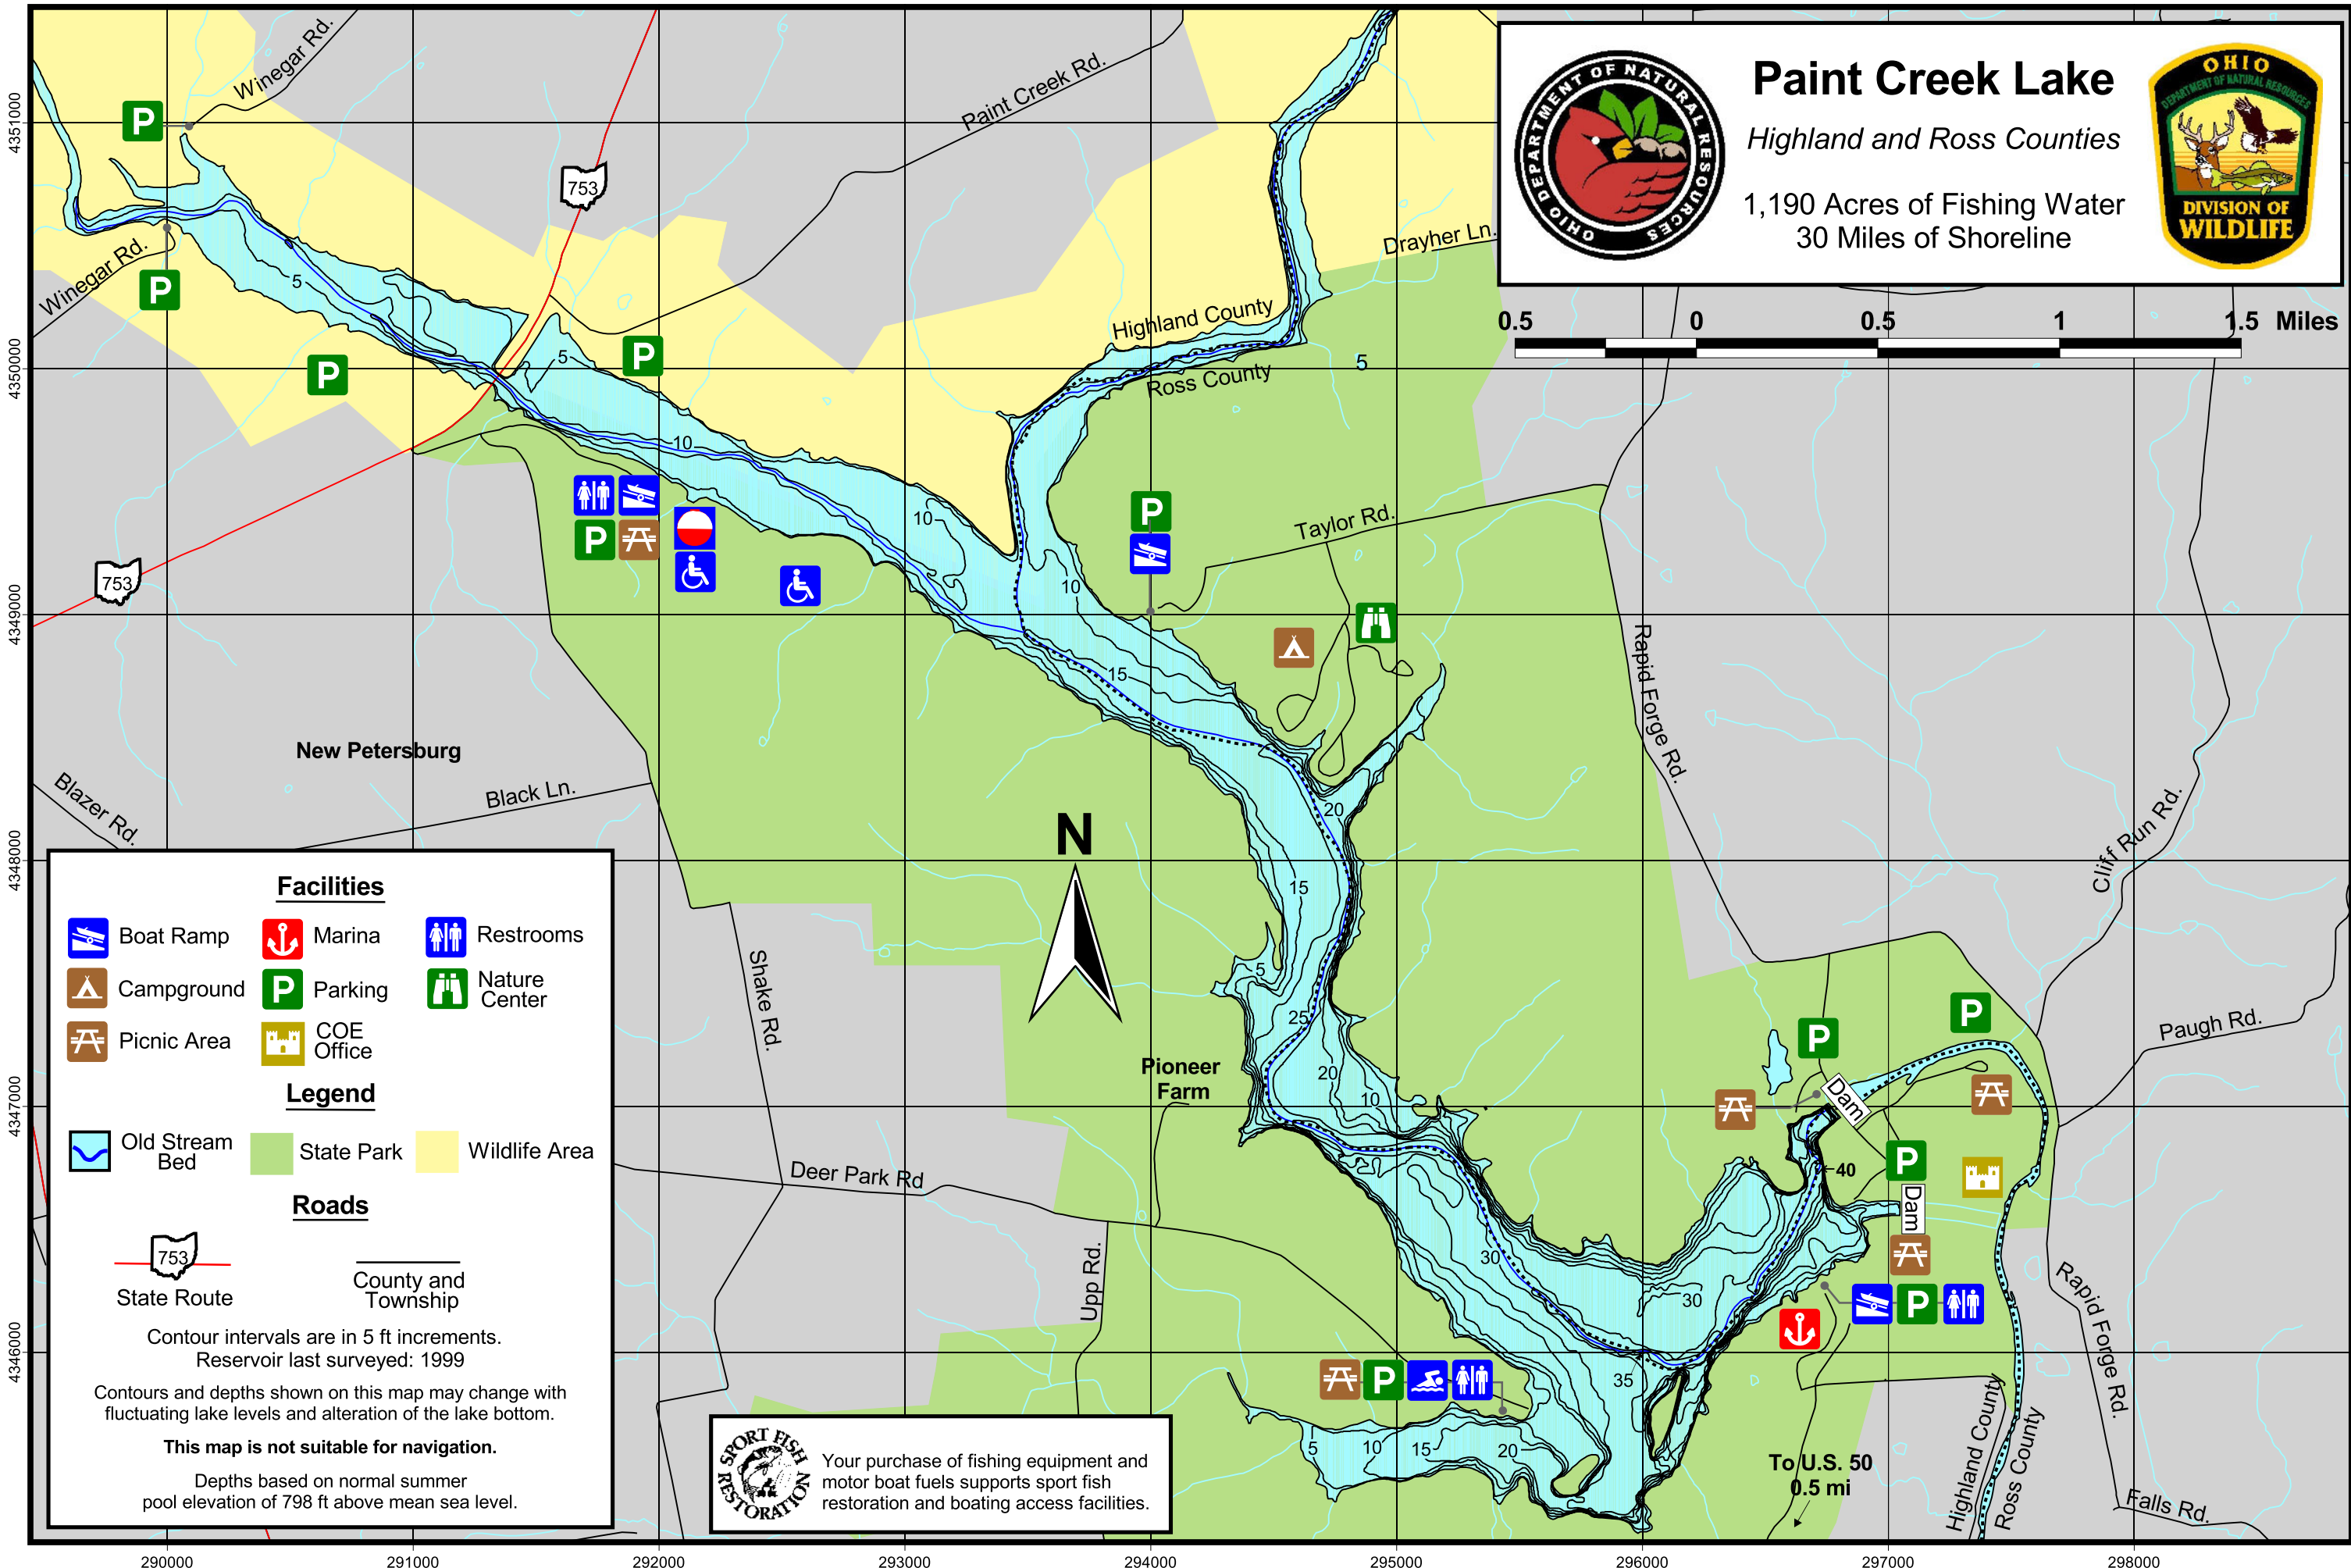

Paint Creek Lake

Highland and Ross Counties

1,190 Acres of Fishing Water
30 Miles of Shoreline

0.5 0 0.5 1 1.5 Miles

Paint Creek Lake Fishing Map

Facilities

- Boat Ramp
- Marina
- Restrooms
- Campground
- Parking
- Nature Center
- Picnic Area
- COE Office

Legend

- Old Stream Bed
- State Park
- Wildlife Area

Roads

- State Route
- County and Township

Contour intervals are in 5 ft increments.
Reservoir last surveyed: 1999

Contours and depths shown on this map may change with fluctuating lake levels and alteration of the lake bottom.

This map is not suitable for navigation.

Depths based on normal summer pool elevation of 798 ft above mean sea level.

Your purchase of fishing equipment and motor boat fuels supports sport fish restoration and boating access facilities.